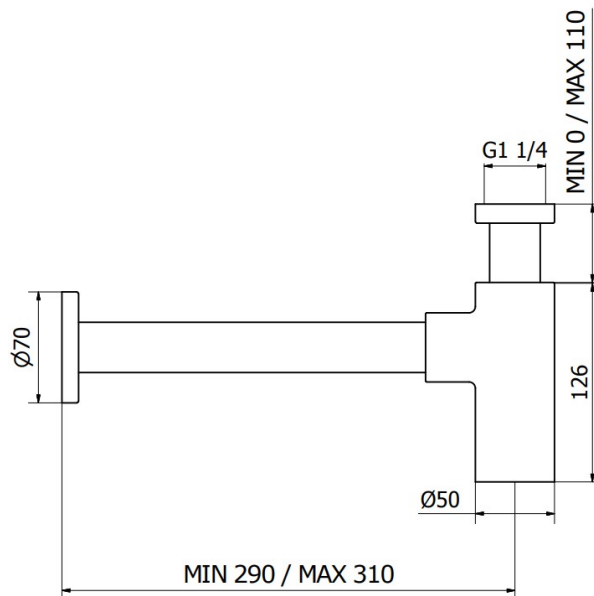

Brand : TEOREMA, Italy
Name : Basin straight trap
Item Code : 03312

Designer :
Color / Finish: Chrome
Dimensions : Overall (LxWxH in cm)

Product info:

Flushing of pipe must be done before fittings are installed. Failure to do so voids the warranty.
Follow cleaning instructions and avoid using any harmful chemicals.
All information is for reference only. Installation shall always be based on the specs provided with actual delivered items.
For more info, visit www.kuysen.com