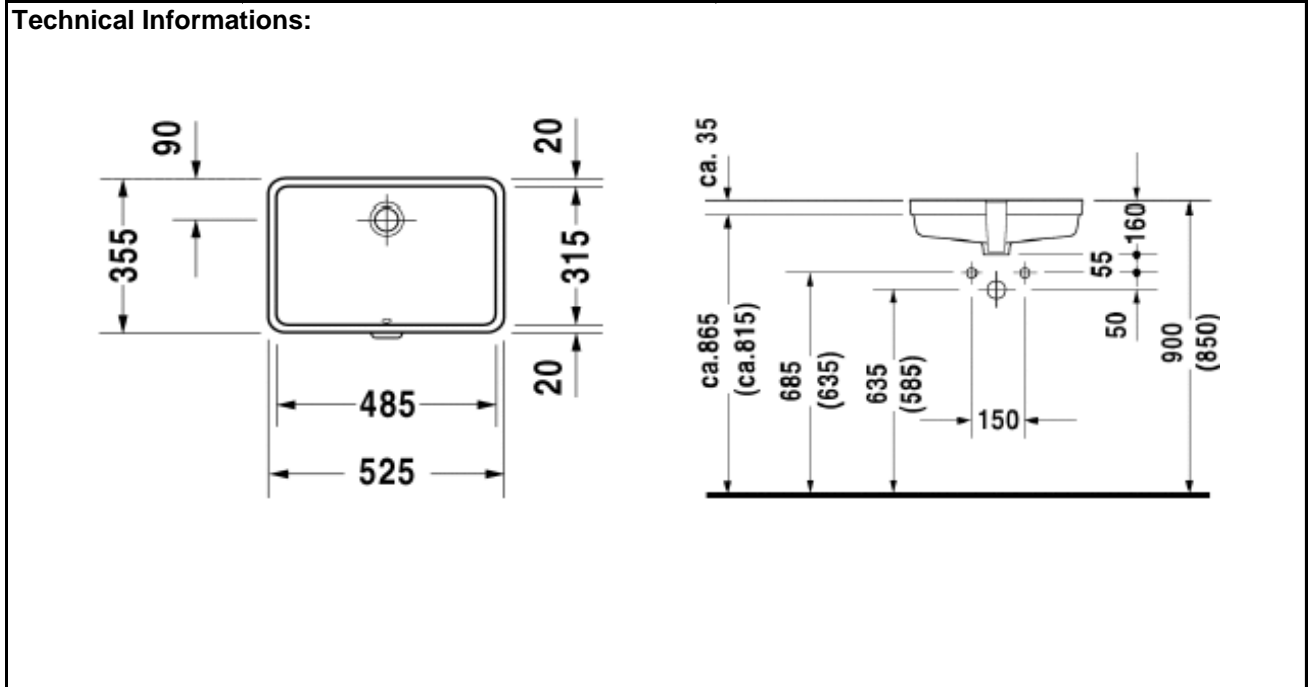

SPECIFICATION SHEET

BRAND:		Product Photo: 
ORIGIN:	Germany	
SERIES:	VERO	
PRODUCT DESCRIPTION:	Undercounter basin	
MODEL No.	033048.0000	
FINISH/COLOUR:	White Alpin	
DIMENSIONS:	355mm x 525mm x 160mm	
OPTIONAL MATCHING PARTS:		