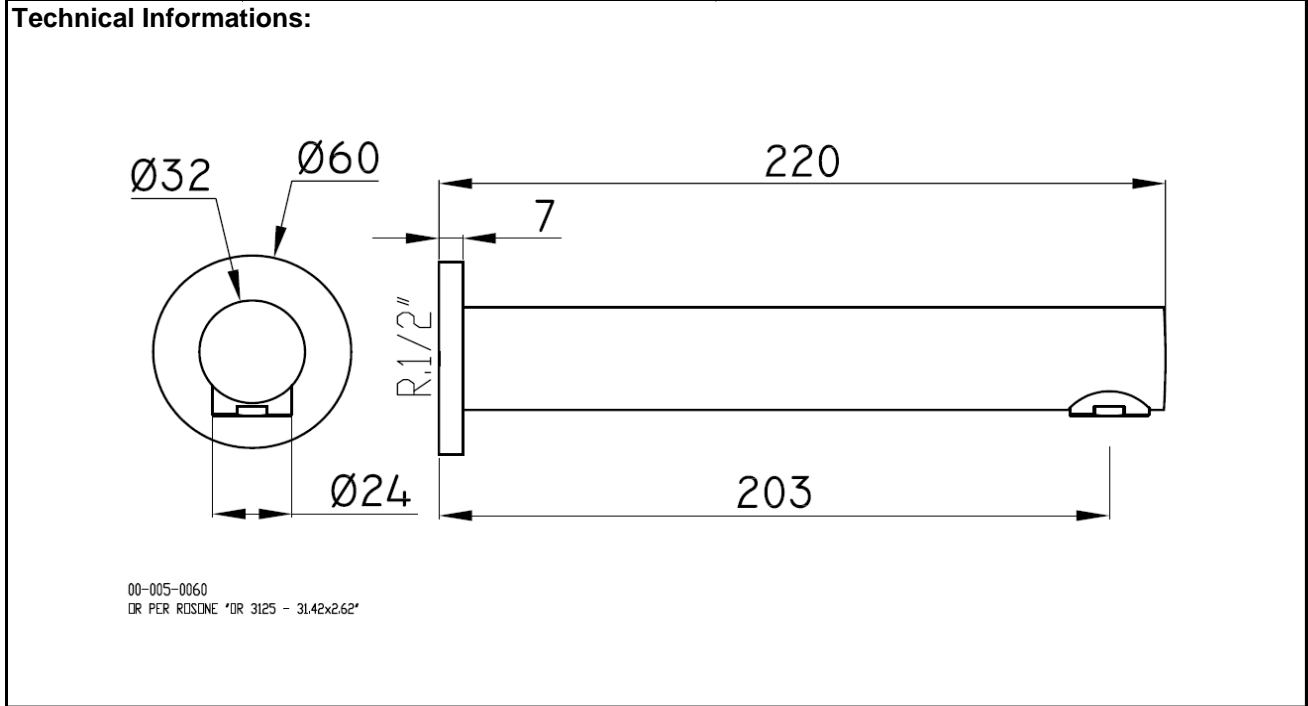

SPECIFICATION SHEET - fittings

BRAND:		Product Photo: 
ORIGIN:	Italy	
SERIES:	ACCESSORIES	
PRODUCT DESCRIPTION:	Bath spout round	
MODEL No.	03290	
FINISH/COLOUR:	Chrome	
DIMENSIONS:	220mm length 203mm spout projection	
OPTIONAL MATCHING PARTS:		