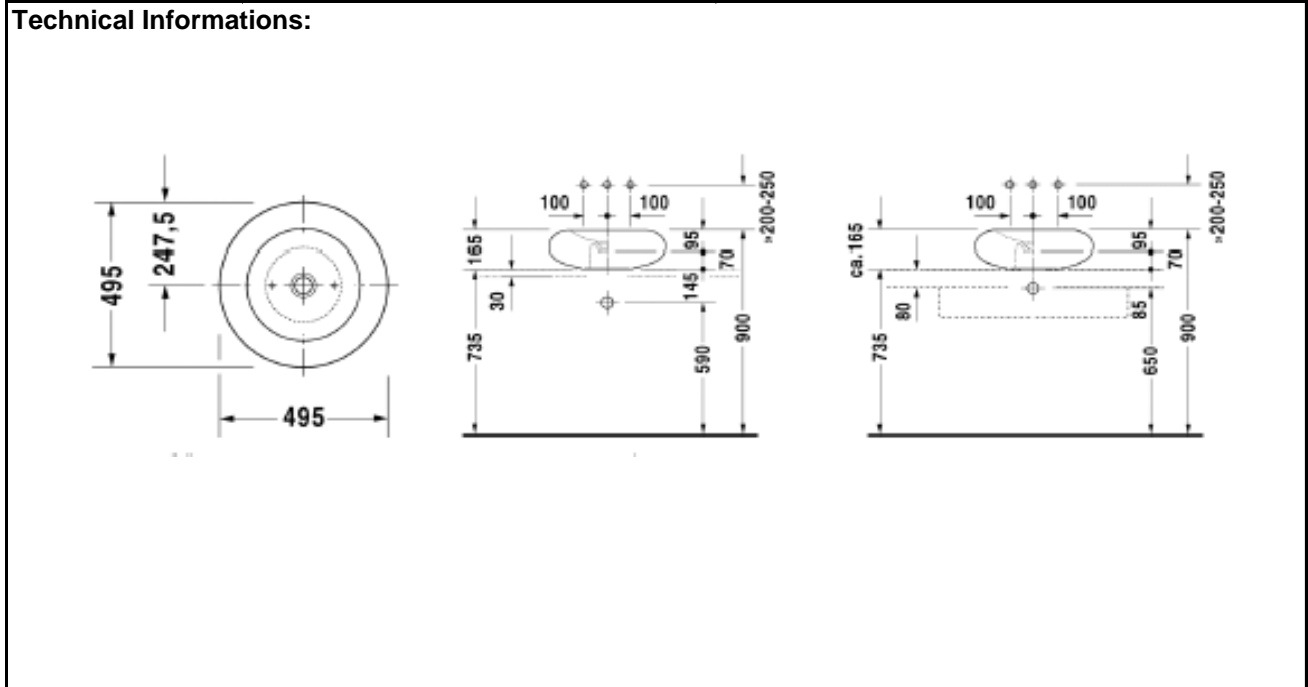

## SPECIFICATION SHEET

<b>BRAND:</b>		<b>Product Photo:</b>  
<b>ORIGIN:</b>	Germany	
<b>SERIES:</b>	<b>CIOTTOLO</b>	
<b>PRODUCT DESCRIPTION:</b>	Washbowl	
<b>MODEL No.</b>	032250.00001	
<b>FINISH/COLOUR:</b>	White Alpin	
<b>DIMENSIONS:</b>	Ø495mm	
<b>OPTIONAL MATCHING PARTS:</b>	siphon with elongated dip tube Vanity unit w/ 1box drawer w/ towel bar	