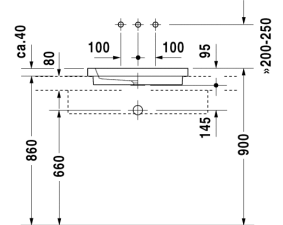

Vanity basin # 031758..29

|< 580 mm >|

2nd floor

Vanity basin	Dimension	Weight	Order number
countertop basin, without overflow, without tap platform, Washbasin white, 580 mm Additional information 2nd floor washbasins "ground" in combination with 2nd floor variable consoles			
Colors			
00 White Alpin, 66 Stainless Steel Matt			
Variant			
580 mm ☒	580 x 415 mm	11,800 kg	031758..29
Accessories			
Design Siphon	-	1,500 kg	005036
Design angle valve	1/2" mm	0,500 kg	003045
Slotted waste	50 mm	0,300 kg	005024

All drawings contain the necessary measurements which are subject to standard tolerances. They are stated in mm and are non-binding. Exact measurements, in particular for customised installation scenarios, can only be taken from the finished ceramic piece.