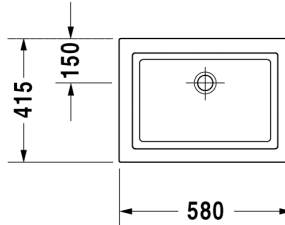

Vanity basin # 031758..29

|< 580 mm >|

2nd floor

Vanity basin	Dimension	Weight	Order number
countertop basin, without overflow, without tap platform, Washbasin white, 580 mm Additional information 2nd floor washbasins "ground" in combination with 2nd floor variable consoles			
Colors			
00 White Alpin, 66 Stainless Steel Matt			
Variant			
580 mm ☒	580 x 415 mm	11,800 kg	031758..29
Accessories			
Design Siphon	-	1,500 kg	005036
Design angle valve	1/2" mm	0,500 kg	003045
Slotted waste	50 mm	0,300 kg	005024

All drawings contain the necessary measurements which are subject to standard tolerances. They are stated in mm and are non-binding. Exact measurements, in particular for customised installation scenarios, can only be taken from the finished ceramic piece.