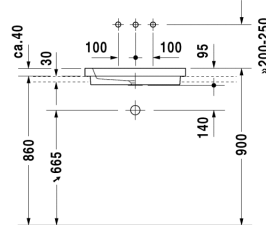

Vanity basin # 031758..29

|< 580 mm >|

2nd floor

Vanity basin	Dimension	Weight	Order number
countertop basin, without overflow, without tap platform, Washbasin white, 580 mm Additional information 2nd floor washbasins "ground" in combination with 2nd floor variable consoles			
Colors			
00 White Alpin, 66 Stainless Steel Matt			
Variant			
580 mm ☒	580 x 415 mm	11,800 kg	031758..29
Accessories			
Design Siphon	-	1,500 kg	005036
Design angle valve	1/2" mm	0,500 kg	003045
Slotted waste	50 mm	0,300 kg	005024

All drawings contain the necessary measurements which are subject to standard tolerances. They are stated in mm and are non-binding. Exact measurements, in particular for customised installation scenarios, can only be taken from the finished ceramic piece.