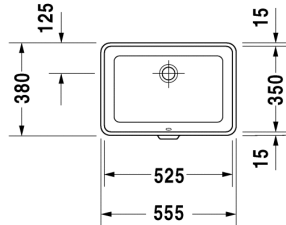

Vanity basin # 031653..00

|< 525 mm >|

2nd floor

Vanity basin	Dimension	Weight	Order number
undercounter basin, with overflow, without tap platform, fixings included, Washbasin white, 525 mm Additional information Measurements of undercounter models represent interior measurements			
Colors			
00 White Alpin, 66 Stainless Steel Matt			
Variant			
525 mm ☒	525 x 350 mm	7,000 kg	031653..00
Accessories			
Design Siphon	-	1,500 kg	005036
Design angle valve	1/2" mm	0,500 kg	003045
Fixing			
Fixing Set	-	0,200 kg	005028

All drawings contain the necessary measurements which are subject to standard tolerances. They are stated in mm and are non-binding. Exact measurements, in particular for customised installation scenarios, can only be taken from the finished ceramic piece.