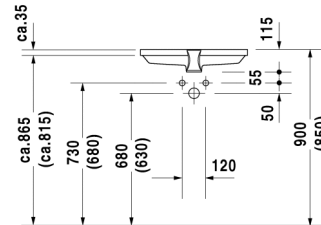

Vanity basin # 031653..00

|< 525 mm >|

2nd floor

Vanity basin	Dimension	Weight	Order number
undercounter basin, with overflow, without tap platform, fixings included, Washbasin white, 525 mm Additional information Measurements of undercounter models represent interior measurements			
Colors			
00 White Alpin, 66 Stainless Steel Matt			
Variant			
525 mm ☒	525 x 350 mm	7,000 kg	031653..00
Accessories			
Design Siphon	-	1,500 kg	005036
Design angle valve	1/2" mm	0,500 kg	003045
Fixing			
Fixing Set	-	0,200 kg	005028

All drawings contain the necessary measurements which are subject to standard tolerances. They are stated in mm and are non-binding. Exact measurements, in particular for customised installation scenarios, can only be taken from the finished ceramic piece.