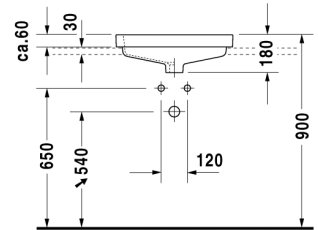

Vanity basin # 031555..00 / 031555..30 / 031555..60

|< 550 mm >|

Vanity Basins

Vanity basin	Dimension	Weight	Order number
countertop basin, with overflow, with tap platform, 550 mm			
Colors			
00 White Alpin			
Variant			
550 mm ●	550 x 465 mm	12,700 kg	031555..00
550 mm ●●●	550 x 465 mm	12,700 kg	031555..30
550 mm ☒	550 x 465 mm	12,700 kg	031555..60

All drawings contain the necessary measurements which are subject to standard tolerances. They are stated in mm and are non-binding. Exact measurements, in particular for customised installation scenarios, can only be taken from the finished ceramic piece.