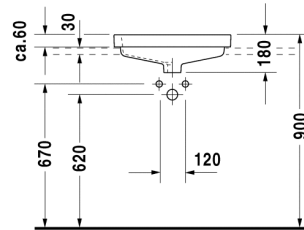

Vanity basin # 031555..00 / 031555..30 / 031555..60

|< 550 mm >|

Vanity Basins

Vanity basin	Dimension	Weight	Order number
countertop basin, with overflow, with tap platform, 550 mm			
Colors			
00 White Alpin			
Variant			
550 mm ●	550 x 465 mm	12,700 kg	031555..00
550 mm ●●●	550 x 465 mm	12,700 kg	031555..30
550 mm ☒	550 x 465 mm	12,700 kg	031555..60

All drawings contain the necessary measurements which are subject to standard tolerances. They are stated in mm and are non-binding. Exact measurements, in particular for customised installation scenarios, can only be taken from the finished ceramic piece.