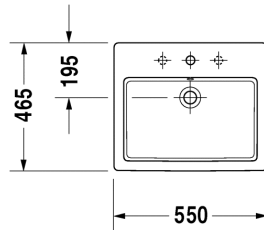

Vanity basin # 031555..00 / 031555..30 / 031555..60

|< 550 mm >|

Vanity Basins

Vanity basin	Dimension	Weight	Order number
countertop basin, with overflow, with tap platform, 550 mm			
Colors			
00 White Alpin			
Variant			
550 mm ●	550 x 465 mm	12,700 kg	031555..00
550 mm ●●●	550 x 465 mm	12,700 kg	031555..30
550 mm ☒	550 x 465 mm	12,700 kg	031555..60

All drawings contain the necessary measurements which are subject to standard tolerances. They are stated in mm and are non-binding. Exact measurements, in particular for customised installation scenarios, can only be taken from the finished ceramic piece.