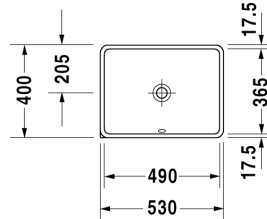

Vanity basin # 030549..00

|< 490 mm >|

Starck 3

Vanity basin	Dimension	Weight	Order number
undercounter basin, with overflow, without tap platform, fixings for installation in wooden consoles included, 490 mm			
Additional information Measurements of undercounter models represent interior measurements			
Colors			
00 White Alpin			
Variant			
490 mm ☒	490 x 365 mm	7,700 kg	030549..00
Accessories			
Fixing			
Fixing Set	-	0,200 kg	005028

All drawings contain the necessary measurements which are subject to standard tolerances. They are stated in mm and are non-binding. Exact measurements, in particular for customised installation scenarios, can only be taken from the finished ceramic piece.