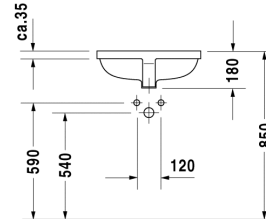

Vanity basin # 030549..00

|< 490 mm >|

Starck 3

Vanity basin	Dimension	Weight	Order number
undercounter basin, with overflow, without tap platform, fixings for installation in wooden consoles included, 490 mm			
Additional information Measurements of undercounter models represent interior measurements			
Colors			
00 White Alpin			
Variant			
490 mm ☒	490 x 365 mm	7,700 kg	030549..00
Accessories			
Fixing			
Fixing Set	-	0,200 kg	005028

All drawings contain the necessary measurements which are subject to standard tolerances. They are stated in mm and are non-binding. Exact measurements, in particular for customised installation scenarios, can only be taken from the finished ceramic piece.