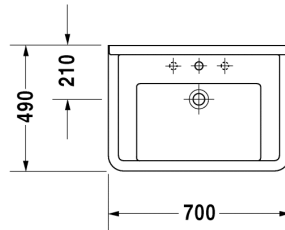

Furniture washbasin # 030470..00

|< 700 mm >|

Furniture Washbasins

Furniture washbasin	Dimension	Weight	Order number
with overflow, with tap platform, 700 mm	Additional information		
Suitable for universal vanity units and vanity units of X-Large and Ketho	For furniture and prices please see the furniture part /		
Colors			
00 White Alpin			
Variant			
700 mm ○ ● ○	700 x 490 mm	21,200 kg	030470..00
Accessories			
Space saving siphon	1 1/4" mm	0,400 kg	005013
Fixing			
Fixing	ø 10 x 140 mm	0,200 kg	695100

All drawings contain the necessary measurements which are subject to standard tolerances. They are stated in mm and are non-binding. Exact measurements, in particular for customised installation scenarios, can only be taken from the finished ceramic piece.