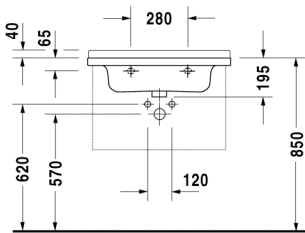

Furniture washbasin # 030470..00

|< 700 mm >|

Furniture Washbasins

Furniture washbasin	Dimension	Weight	Order number
with overflow, with tap platform, 700 mm	Additional information		
Suitable for universal vanity units and vanity units of X-Large and Ketho	For furniture and prices please see the furniture part /		
Colors			
00 White Alpin			
Variant			
700 mm ○ ● ○	700 x 490 mm	21,200 kg	030470..00
Accessories			
Space saving siphon	1 1/4" mm	0,400 kg	005013
Fixing			
Fixing	ø 10 x 140 mm	0,200 kg	695100

All drawings contain the necessary measurements which are subject to standard tolerances. They are stated in mm and are non-binding. Exact measurements, in particular for customised installation scenarios, can only be taken from the finished ceramic piece.