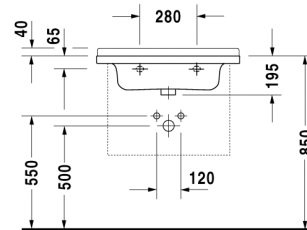

Furniture washbasin # 030470..00

|< 700 mm >|

Furniture Washbasins

Furniture washbasin	Dimension	Weight	Order number
with overflow, with tap platform, 700 mm	Additional information		
Suitable for universal vanity units and vanity units of X-Large and Ketho	For furniture and prices please see the furniture part /		
Colors			
00 White Alpin			
Variant			
700 mm ○ ● ○	700 x 490 mm	21,200 kg	030470..00
Accessories			
Space saving siphon	1 1/4" mm	0,400 kg	005013
Fixing			
Fixing	ø 10 x 140 mm	0,200 kg	695100

All drawings contain the necessary measurements which are subject to standard tolerances. They are stated in mm and are non-binding. Exact measurements, in particular for customised installation scenarios, can only be taken from the finished ceramic piece.