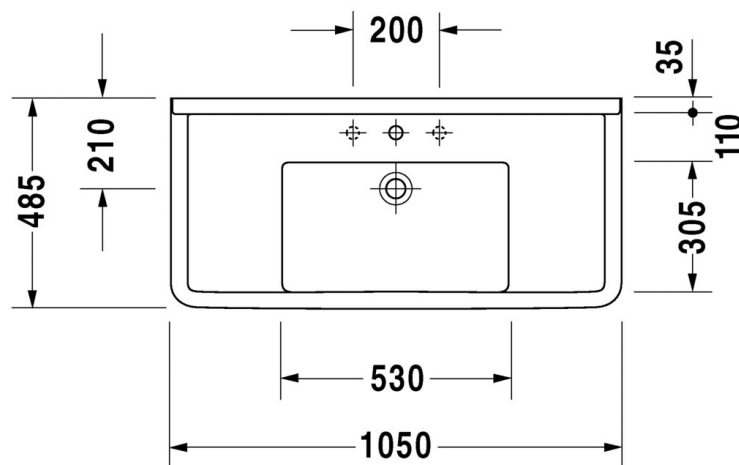

Flushing of pipe must be done before fittings are installed. Failure to do so voids the warranty.

Follow cleaning instructions and avoid using any harmful chemicals.

All information is for reference only. Installation shall always be based on the specs provided with actual delivered items.

For more info, visit www.kuysen.com