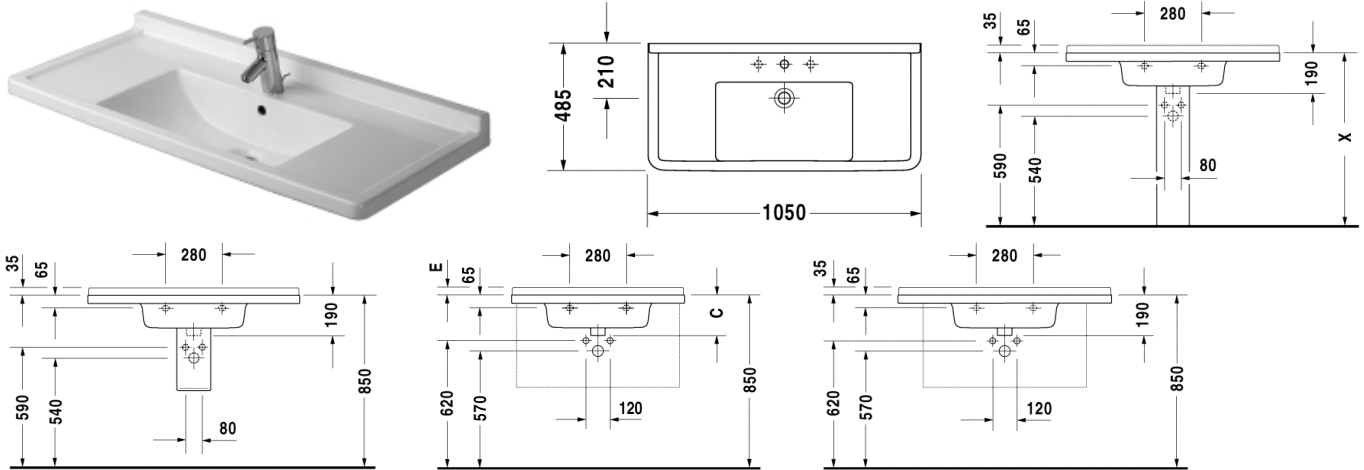

Furniture washbasin # 030410..00

|< 1050 mm >|

Furniture Washbasins

Furniture washbasin	Dimension	Weight	Order number
with overflow, with tap platform, 1050 mm Additional information For furniture and prices please see the furniture part / Suitable for universal vanity units and vanity units of X-Large and Ketho			
Colors			
00 White Alpin			
Variant			
1050 mm ○ ● ○	1050 x 485 mm	25,800 kg	030410..00
Accessories			
Space saving siphon	1 1/4" mm	0,400 kg	005013
Fixing			
Fixing	ø 10 x 140 mm	0,200 kg	695100

All drawings contain the necessary measurements which are subject to standard tolerances. They are stated in mm and are non-binding. Exact measurements, in particular for customised installation scenarios, can only be taken from the finished ceramic piece.