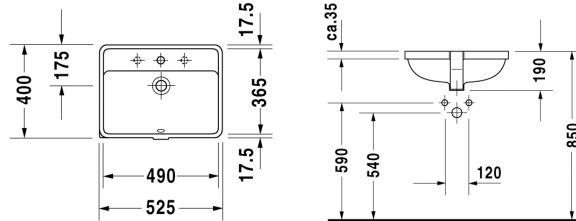

Vanity basin # 030249..00

|< 490 mm >|

Starck 3

Vanity basin	Dimension	Weight	Order number
undercounter basin, with overflow, with tap platform, fixings for installation in wooden consoles included, 490 mm Additional information Measurements of undercounter models represent interior measurements			
Colors			
00 White Alpin			
Variant			
490 mm ○ ● ○	490 x 365 mm	8,200 kg	030249..00
Accessories			
Fixing			
Fixing Set	-	0,200 kg	005028

All drawings contain the necessary measurements which are subject to standard tolerances. They are stated in mm and are non-binding. Exact measurements, in particular for customised installation scenarios, can only be taken from the finished ceramic piece.