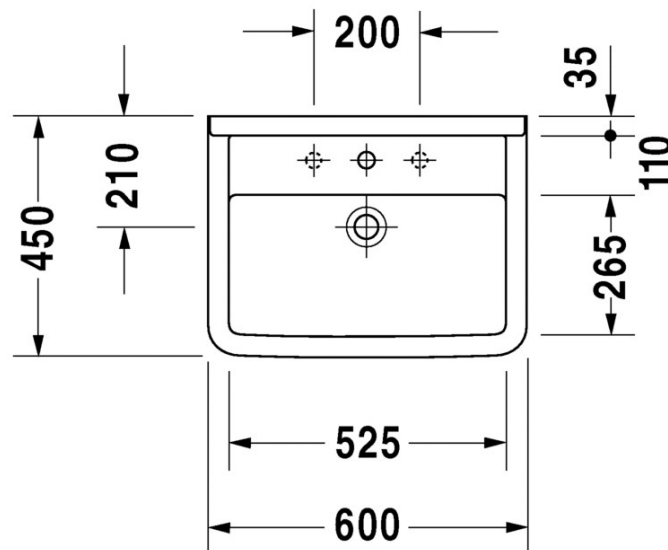

Flushing of pipe must be done before fittings are installed. Failure to do so voids the warranty.

Follow cleaning instructions and avoid using any harmful chemicals.

All information is for reference only. Installation shall always be based on the specs provided with actual delivered items.

For more info, visit www.kuysen.com