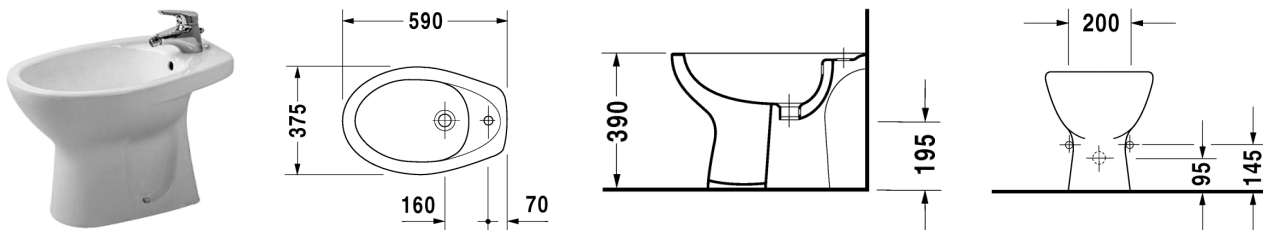

Bidet floor standing combi # 029810..00

|< 375 mm >|

Duraplus

Bidet floor standing combi	Dimension	Weight	Order number
with overflow, with tap platform			
Colors			
00 White Alpin, 47 Pergamon			
Variant			
	375 x 590 mm	16,000 kg	029810..00
Accessories			
Fixing			
Fixing	Ø 6 x 70 mm	0,400 kg	006701

All drawings contain the necessary measurements which are subject to standard tolerances. They are stated in mm and are non-binding. Exact measurements, in particular for customised installation scenarios, can only be taken from the finished ceramic piece.