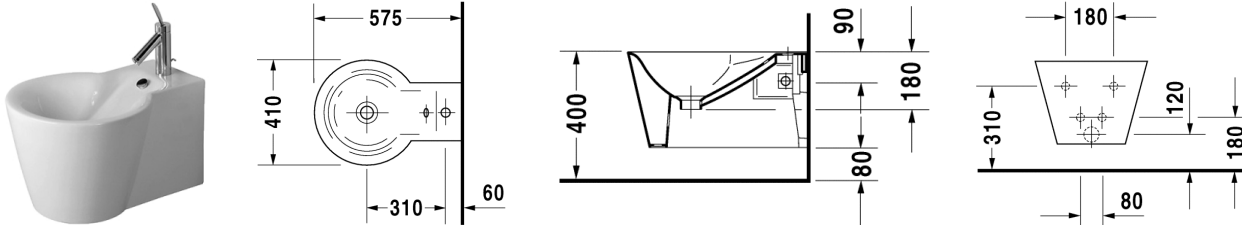

**Bidet wall mounted # 027415..00**

|< 410 mm >|

Starck 1

Bidet wall mounted	Dimension	Weight	Order number
with overflow, with tap platform, overflow clip chrome included, Durafix included Additional information Durafix for concealed fixation is included in delivery / Please use Philippe Starck taps only for bidets			
<b>Colors</b>			
00 White Alpin			
<b>Variant</b>			
	410 x 575 mm	22,000 kg	027415..00
<b>Accessories</b>			
Siphon for bidet	1 1/4" mm	0,600 kg	005027
Noise reduction gasket	-	0,300 kg	005019
Fixing	Ø 12 x 180 mm	0,200 kg	006500

All drawings contain the necessary measurements which are subject to standard tolerances. They are stated in mm and are non-binding. Exact measurements, in particular for customised installation scenarios, can only be taken from the finished ceramic piece.