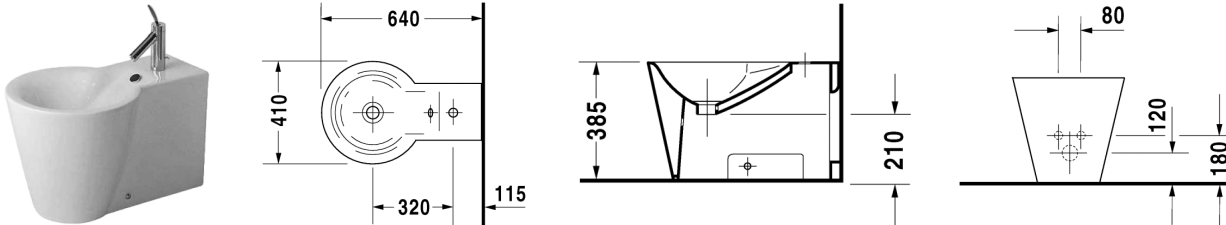

Bidet floor standing # 027410..00

|< 410 mm >|

Starck 1

Bidet floor standing	Dimension	Weight	Order number
with overflow, with tap platform, overflow clip chrome included, fixings included Additional information Please use Philippe Starck taps only for bidets			
Colors			
00 White Alpin			
Variant			
	410 x 640 mm	27,500 kg	027410..00
Accessories			
Siphon for bidet	1 1/4" mm	0,600 kg	005027

All drawings contain the necessary measurements which are subject to standard tolerances. They are stated in mm and are non-binding. Exact measurements, in particular for customised installation scenarios, can only be taken from the finished ceramic piece.