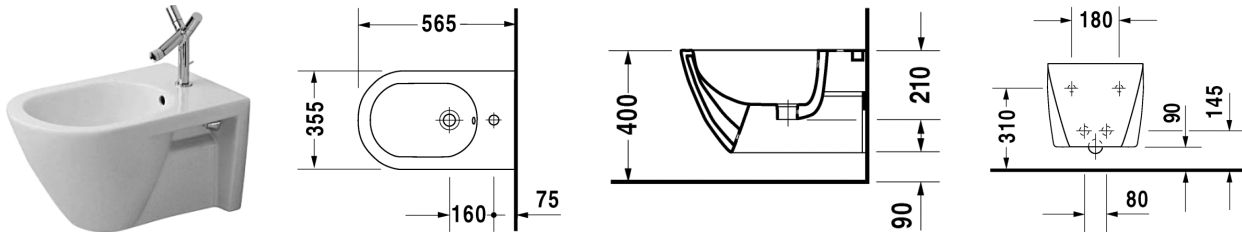

**Bidet wall mounted # 026315..00**

|< 355 mm >|

Starck 2

Bidet wall mounted	Dimension	Weight	Order number
with overflow, with tap platform			
<b>Colors</b>			
00 White Alpin			
<b>Variants</b>			
	355 x 565 mm	20,600 kg	026315..00
<b>Accessories</b>			
Siphon for bidet	1 1/4" mm	0,600 kg	005027
<b>Fixing</b>			
Fixing	Ø 12 x 180 mm	0,200 kg	006500

All drawings contain the necessary measurements which are subject to standard tolerances. They are stated in mm and are non-binding. Exact measurements, in particular for customised installation scenarios, can only be taken from the finished ceramic piece.