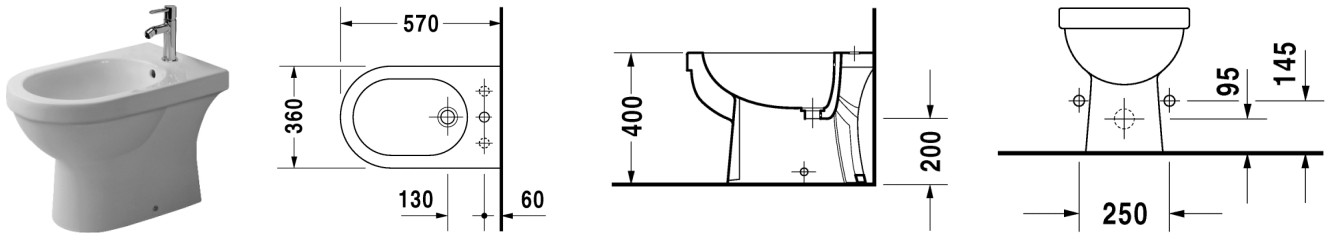

Bidet floor standing # 025710..00

|< 360 mm >|

Happy D.

Bidet floor standing	Dimension	Weight	Order number
with overflow, with tap platform, fixings included			
Colors			
00 White Alpin			
Variant			
	360 x 570 mm	20,500 kg	025710..00

All drawings contain the necessary measurements which are subject to standard tolerances. They are stated in mm and are non-binding. Exact measurements, in particular for customised installation scenarios, can only be taken from the finished ceramic piece.