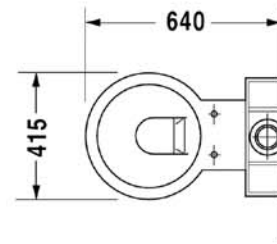

**Toilet close-coupled # 023309..00**

|< 415 mm >|

Starck 1

023309

Toilet close-coupled	Dimension	Weight	Order number
washdown model, (without cistern), Outlet for Vario connector set, for horizontal and vertical outlet, length adjustable from 70 - 190 mm, and vario connecting bend, vertical outlet from 180 - 220 mm, fixings included			
<b>Colors</b>			
00 White Alpin			
<b>Variant</b>			
	415 x 640 mm	36,000 kg	023309..64
<b>Accessories</b>			
Toilet seat and cover	-	3,400 kg	006588
Cistern	390 x 125 mm	14,000 kg	872710
Cistern	390 x 125 mm	14,000 kg	872700
Vario connecting bend	Ø 100 mm	0,700 kg	899025

All drawings contain the necessary measurements which are subject to standard tolerances. They are stated in mm and are non-binding. Exact measurements, in particular for customised installation scenarios, can only be taken from the finished ceramic piece.