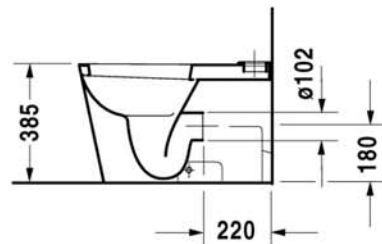

**Toilet close-coupled # 023309..00**

|< 415 mm >|

Starck 1

023309

Toilet close-coupled	Dimension	Weight	Order number
washdown model, (without cistern), Outlet for Vario connector set, for horizontal and vertical outlet, length adjustable from 70 - 190 mm, and vario connecting bend, vertical outlet from 180 - 220 mm, fixings included			
<b>Colors</b>			
00 White Alpin			
<b>Variant</b>			
	415 x 640 mm	36,000 kg	023309..64
<b>Accessories</b>			
Toilet seat and cover	-	3,400 kg	006588
Cistern	390 x 125 mm	14,000 kg	872710
Cistern	390 x 125 mm	14,000 kg	872700
Vario connecting bend	Ø 100 mm	0,700 kg	899025

All drawings contain the necessary measurements which are subject to standard tolerances. They are stated in mm and are non-binding. Exact measurements, in particular for customised installation scenarios, can only be taken from the finished ceramic piece.