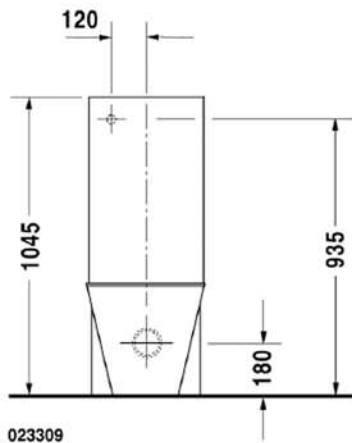

**Toilet close-coupled # 023309..00**

|< 415 mm >|

Starck 1

023309

Toilet close-coupled	Dimension	Weight	Order number
washdown model, (without cistern), Outlet for Vario connector set, for horizontal and vertical outlet, length adjustable from 70 - 190 mm, and vario connecting bend, vertical outlet from 180 - 220 mm, fixings included			
<b>Colors</b>			
00 White Alpin			
<b>Variant</b>			
	415 x 640 mm	36,000 kg	023309..64
<b>Accessories</b>			
Toilet seat and cover	-	3,400 kg	006588
Cistern	390 x 125 mm	14,000 kg	872710
Cistern	390 x 125 mm	14,000 kg	872700
Vario connecting bend	Ø 100 mm	0,700 kg	899025

All drawings contain the necessary measurements which are subject to standard tolerances. They are stated in mm and are non-binding. Exact measurements, in particular for customised installation scenarios, can only be taken from the finished ceramic piece.