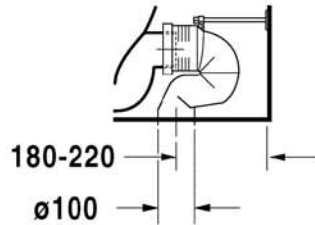

**Toilet close-coupled # 023309..00**

|< 415 mm >|

Starck 1

023309

Toilet close-coupled	Dimension	Weight	Order number
washdown model, (without cistern), Outlet for Vario connector set, for horizontal and vertical outlet, length adjustable from 70 - 190 mm, and vario connecting bend, vertical outlet from 180 - 220 mm, fixings included			
<b>Colors</b>			
00 White Alpin			
<b>Variant</b>			
	415 x 640 mm	36,000 kg	023309..64
<b>Accessories</b>			
Toilet seat and cover	-	3,400 kg	006588
Cistern	390 x 125 mm	14,000 kg	872710
Cistern	390 x 125 mm	14,000 kg	872700
Vario connecting bend	Ø 100 mm	0,700 kg	899025

All drawings contain the necessary measurements which are subject to standard tolerances. They are stated in mm and are non-binding. Exact measurements, in particular for customised installation scenarios, can only be taken from the finished ceramic piece.