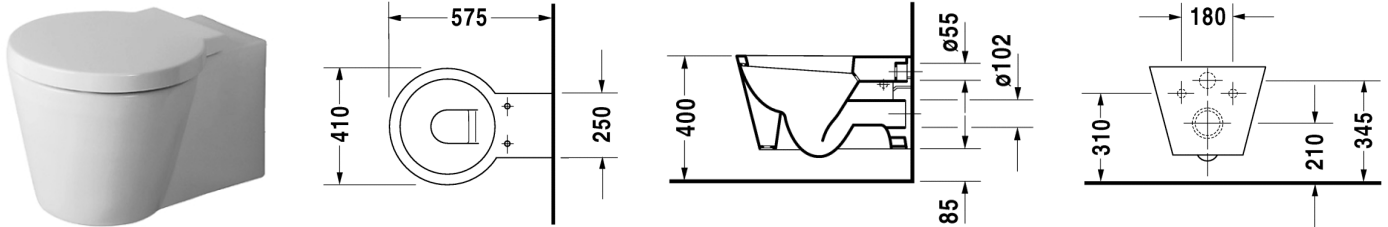

**Toilet wall mounted # 021009..00**

|< 410 mm >|

Starck 1

Toilet wall mounted	Dimension	Weight	Order number
washdown model, Durafix included Additional information Durafix for concealed fixation is included in delivery			
<b>Colors</b>			
00 White Alpin			
<b>Variant</b>			
	410 x 575 mm	24,500 kg	021009..00
<b>Accessories</b>			
Toilet seat and cover	-	3,400 kg	006588
Noise reduction gasket	-	0,300 kg	005019
Fixing	Ø 12 x 180 mm	0,200 kg	006500

All drawings contain the necessary measurements which are subject to standard tolerances. They are stated in mm and are non-binding. Exact measurements, in particular for customised installation scenarios, can only be taken from the finished ceramic piece.