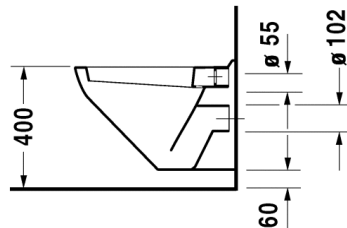

Toilet wall mounted Hornberg # 019209..00

|< 360 mm >|

Duraplus

Toilet wall mounted Hornberg	Dimension	Weight	Order number
washdown model			
Colors			
00 White Alpin, 47 Pergamon			
Variant			
	360 x 530 mm	14,500 kg	019209..00
Accessories			
Toilet seat and cover	-	2,900 kg	006420
Toilet seat and cover	-	2,900 kg	006427
Toilet seat and cover	-	2,400 kg	006630
Noise reduction gasket	-	0,300 kg	005020
Fixing			
Fixing	Ø 12 x 180 mm	0,200 kg	006500

All drawings contain the necessary measurements which are subject to standard tolerances. They are stated in mm and are non-binding. Exact measurements, in particular for customised installation scenarios, can only be taken from the finished ceramic piece.