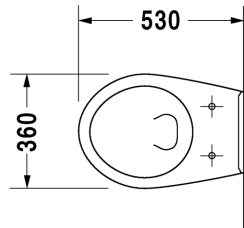

Toilet wall mounted Hornberg # 019209..00

|< 360 mm >|

Duraplus

Toilet wall mounted Hornberg	Dimension	Weight	Order number
washdown model			
Colors			
00 White Alpin, 47 Pergamon			
Variant			
	360 x 530 mm	14,500 kg	019209..00
Accessories			
Toilet seat and cover	-	2,900 kg	006420
Toilet seat and cover	-	2,900 kg	006427
Toilet seat and cover	-	2,400 kg	006630
Noise reduction gasket	-	0,300 kg	005020
Fixing			
Fixing	Ø 12 x 180 mm	0,200 kg	006500

All drawings contain the necessary measurements which are subject to standard tolerances. They are stated in mm and are non-binding. Exact measurements, in particular for customised installation scenarios, can only be taken from the finished ceramic piece.