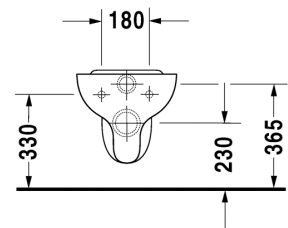

Toilet wall mounted Hornberg # 019209..00

|< 360 mm >|

Duraplus

Toilet wall mounted Hornberg	Dimension	Weight	Order number
washdown model			
Colors			
00 White Alpin, 47 Pergamon			
Variant			
	360 x 530 mm	14,500 kg	019209..00
Accessories			
Toilet seat and cover	-	2,900 kg	006420
Toilet seat and cover	-	2,900 kg	006427
Toilet seat and cover	-	2,400 kg	006630
Noise reduction gasket	-	0,300 kg	005020
Fixing			
Fixing	Ø 12 x 180 mm	0,200 kg	006500

All drawings contain the necessary measurements which are subject to standard tolerances. They are stated in mm and are non-binding. Exact measurements, in particular for customised installation scenarios, can only be taken from the finished ceramic piece.