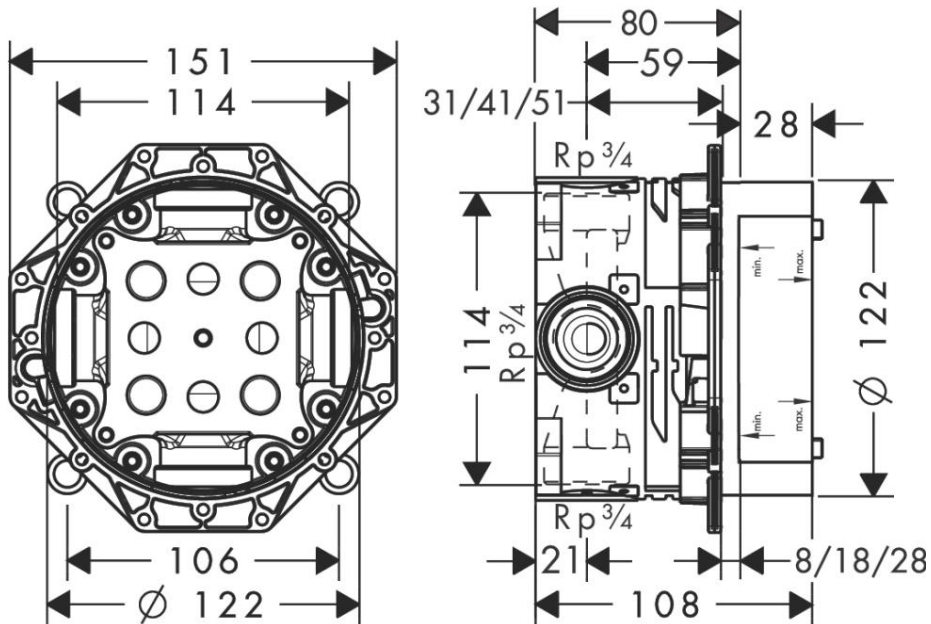

Brand : HANSGROHE, Germany  
 Name : Basic Set Ibox Universal  
 Item Code : 01800.180  
 Designer : Hansgrohe  
 Color / Finish :  
 Dimensions :

Product info

- Suitable for all shower, bath tub and thermostat finish sets for concealed installation
- Connection thread  $\frac{3}{4}$
- Rotationally-symmetric installation
- Sound-decoupled installation