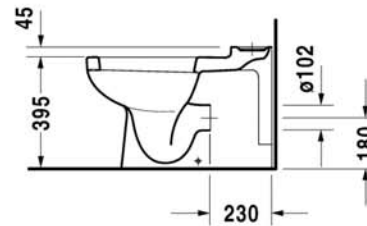

Toilet close-coupled # 017609..00

| < 360 mm > |

Bathroom_Foster

Toilet close-coupled	Dimension	Weight	Order number
washdown model, (without cistern), Outlet for Vario connector set, for horizontal and vertical outlet, length adjustable from 70 - 200 mm, and vario connecting bend, vertical outlet from 190 - 230 mm, fixings included			
Colors			
00 White Alpin			
Variant			
	360 x 660 mm	21,500 kg	017609..00
Accessories			
Cistern	375 x 175 mm	11,500 kg	091200
Toilet seat and cover	-	2,800 kg	006021
Cistern	375 x 175 mm	11,500 kg	091210
Vario connecting bend	Ø 100 mm	0,700 kg	899025

All drawings contain the necessary measurements which are subject to standard tolerances. They are stated in mm and are non-binding. Exact measurements, in particular for customised installation scenarios, can only be taken from the finished ceramic piece.