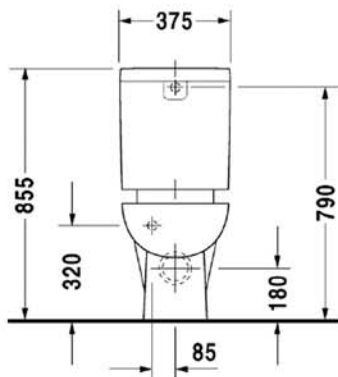

Toilet close-coupled # 017609..00

| < 360 mm > |

Bathroom_Foster

Toilet close-coupled	Dimension	Weight	Order number
washdown model, (without cistern), Outlet for Vario connector set, for horizontal and vertical outlet, length adjustable from 70 - 200 mm, and vario connecting bend, vertical outlet from 190 - 230 mm, fixings included			
Colors			
00 White Alpin			
Variant			
	360 x 660 mm	21,500 kg	017609..00
Accessories			
Cistern	375 x 175 mm	11,500 kg	091200
Toilet seat and cover	-	2,800 kg	006021
Cistern	375 x 175 mm	11,500 kg	091210
Vario connecting bend	Ø 100 mm	0,700 kg	899025

All drawings contain the necessary measurements which are subject to standard tolerances. They are stated in mm and are non-binding. Exact measurements, in particular for customised installation scenarios, can only be taken from the finished ceramic piece.