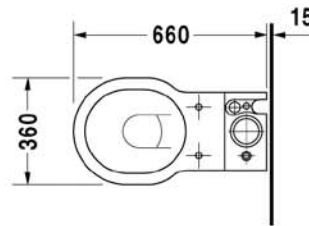

Toilet close-coupled # 017609..00

| < 360 mm > |

Bathroom_Foster

Toilet close-coupled	Dimension	Weight	Order number
washdown model, (without cistern), Outlet for Vario connector set, for horizontal and vertical outlet, length adjustable from 70 - 200 mm, and vario connecting bend, vertical outlet from 190 - 230 mm, fixings included			
Colors			
00 White Alpin			
Variant			
	360 x 660 mm	21,500 kg	017609..00
Accessories			
Cistern	375 x 175 mm	11,500 kg	091200
Toilet seat and cover	-	2,800 kg	006021
Cistern	375 x 175 mm	11,500 kg	091210
Vario connecting bend	Ø 100 mm	0,700 kg	899025

All drawings contain the necessary measurements which are subject to standard tolerances. They are stated in mm and are non-binding. Exact measurements, in particular for customised installation scenarios, can only be taken from the finished ceramic piece.