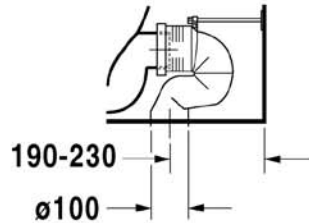

Toilet close-coupled # 017609..00

| < 360 mm > |

Bathroom_Foster

Toilet close-coupled	Dimension	Weight	Order number
washdown model, (without cistern), Outlet for Vario connector set, for horizontal and vertical outlet, length adjustable from 70 - 200 mm, and vario connecting bend, vertical outlet from 190 - 230 mm, fixings included			
Colors			
00 White Alpin			
Variant			
	360 x 660 mm	21,500 kg	017609..00
Accessories			
Cistern	375 x 175 mm	11,500 kg	091200
Toilet seat and cover	-	2,800 kg	006021
Cistern	375 x 175 mm	11,500 kg	091210
Vario connecting bend	Ø 100 mm	0,700 kg	899025

All drawings contain the necessary measurements which are subject to standard tolerances. They are stated in mm and are non-binding. Exact measurements, in particular for customised installation scenarios, can only be taken from the finished ceramic piece.