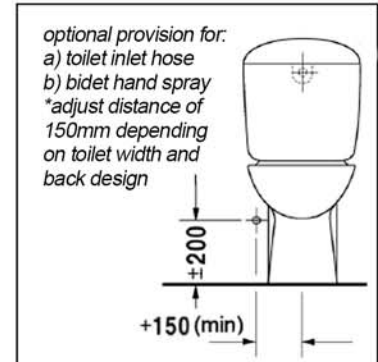

Toilet close-coupled # 017609..00

| < 360 mm > |

Bathroom_Foster

Toilet close-coupled	Dimension	Weight	Order number
washdown model, (without cistern), Outlet for Vario connector set, for horizontal and vertical outlet, length adjustable from 70 - 200 mm, and vario connecting bend, vertical outlet from 190 - 230 mm, fixings included			
Colors			
00 White Alpin			
Variant			
	360 x 660 mm	21,500 kg	017609..00
Accessories			
Cistern	375 x 175 mm	11,500 kg	091200
Toilet seat and cover	-	2,800 kg	006021
Cistern	375 x 175 mm	11,500 kg	091210
Vario connecting bend	Ø 100 mm	0,700 kg	899025

All drawings contain the necessary measurements which are subject to standard tolerances. They are stated in mm and are non-binding. Exact measurements, in particular for customised installation scenarios, can only be taken from the finished ceramic piece.