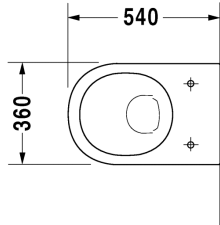

**Toilet wall mounted # 017109..00**

|< 360 mm >|

Happy D.

Toilet wall mounted	Dimension	Weight	Order number
washdown model			
<b>Colors</b>			
00 White Alpin			
<b>Variant</b>			
	360 x 540 mm	18,000 kg	017109..00
<b>Accessories</b>			
Toilet seat and cover	-	3,200 kg	006699
Toilet seat and cover	-	3,000 kg	006691
Noise reduction gasket	-	0,300 kg	005020
<b>Fixing</b>			
Fixing	Ø 12 x 180 mm	0,200 kg	006500

All drawings contain the necessary measurements which are subject to standard tolerances. They are stated in mm and are non-binding. Exact measurements, in particular for customised installation scenarios, can only be taken from the finished ceramic piece.