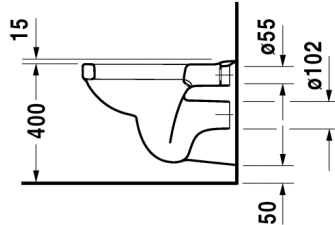

**Toilet wall mounted # 017109..00**

|< 360 mm >|

Happy D.

Toilet wall mounted	Dimension	Weight	Order number
washdown model			
<b>Colors</b>			
00 White Alpin			
<b>Variant</b>			
	360 x 540 mm	18,000 kg	017109..00
<b>Accessories</b>			
Toilet seat and cover	-	3,200 kg	006699
Toilet seat and cover	-	3,000 kg	006691
Noise reduction gasket	-	0,300 kg	005020
<b>Fixing</b>			
Fixing	Ø 12 x 180 mm	0,200 kg	006500

All drawings contain the necessary measurements which are subject to standard tolerances. They are stated in mm and are non-binding. Exact measurements, in particular for customised installation scenarios, can only be taken from the finished ceramic piece.