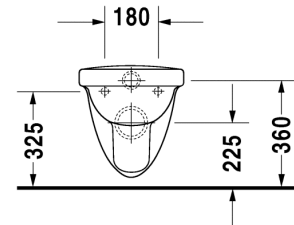

**Toilet wall mounted # 017109..00**

|< 360 mm >|

Happy D.

Toilet wall mounted	Dimension	Weight	Order number
washdown model			
<b>Colors</b>			
00 White Alpin			
<b>Variant</b>			
	360 x 540 mm	18,000 kg	017109..00
<b>Accessories</b>			
Toilet seat and cover	-	3,200 kg	006699
Toilet seat and cover	-	3,000 kg	006691
Noise reduction gasket	-	0,300 kg	005020
<b>Fixing</b>			
Fixing	Ø 12 x 180 mm	0,200 kg	006500

All drawings contain the necessary measurements which are subject to standard tolerances. They are stated in mm and are non-binding. Exact measurements, in particular for customised installation scenarios, can only be taken from the finished ceramic piece.