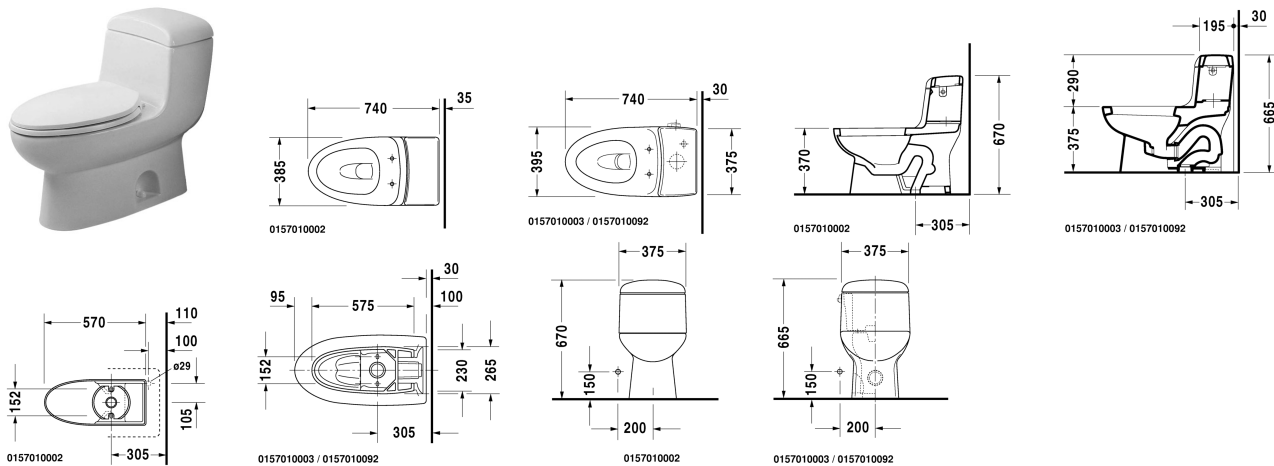

**One-piece toilet # 0157010003**

| < 385 mm > |

One-piece toilet	Dimension	Weight	Order number
US-version, elongated with syphonic jet action, 305 mm/12" rough-in, with Single Flush mechanism, with side lever, 3"/80 mm flapper valve, vertical outlet			
<b>Colors</b>			
00 White Alpin			
<b>Variant</b>			
♠ 1,28 gpf (4,8 lpf)	385 x 740 mm	39.000 kilogram	0157010003
<b>Accessory</b>			
Mounting set for One-piece and Two-piece toilets, Outflow 3/8" - external thread, Wall Connection 1/2" - internal thread, 1/2", US-version		0.480 kilogram	001431

All drawings contain the necessary measurements which are subject to standard tolerances. They are stated in mm and are non-binding. Exact measurements, in particular for customised installation scenarios, can only be taken from the finished ceramic piece.