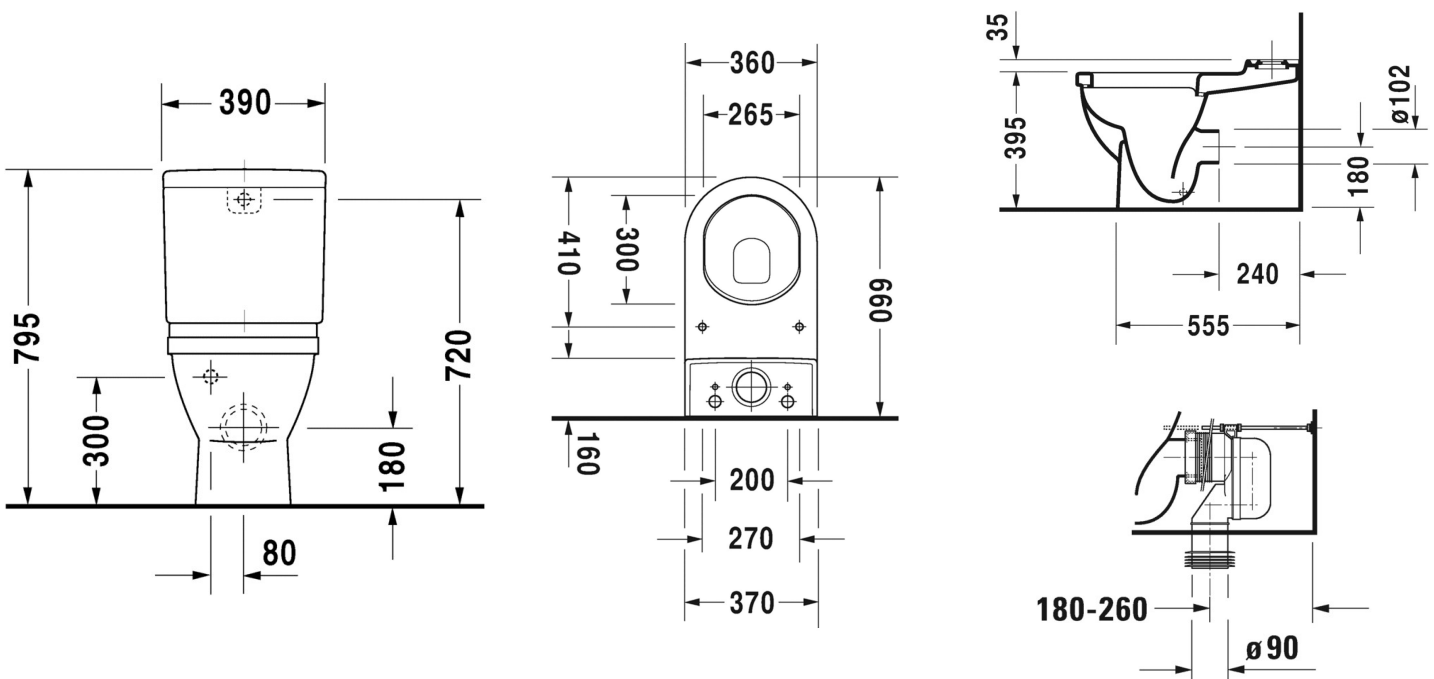

Brand : DURAVIT, Germany
 Name : Starck 3 Toilet Close-coupled
 Item Code : 012809.0064 – toilet
 092010.0005 – cistern
 Designer : Philippe Starck
 Color / Finish: White Alpin
 Dimensions : Overall (LxWxH in cm)
 36 x 66 x 79.5cm

Product info:

- Washdown model
- Fixings included
- Outlet for vario connector set
- For horizontal or vertical outlet
- 6/3 lpf dual flush mechanism

Add-ons

- 1 x special connector
- 1 x flexible hose $\frac{1}{2} \times \frac{3}{8}$
- 1 x angle valve $\frac{1}{2} \times \frac{1}{2}$
- 1 x 006381.0000 seat and cover
- 1 x 006389.0000 seat and cover soft-close