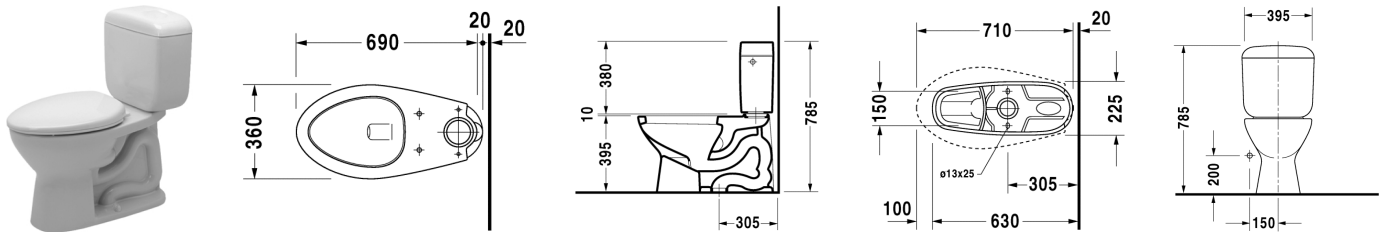

Two-piece toilet # 010201..00

|< 360 mm >|

Duraplus

Two-piece toilet	Dimension	Weight	Order number
(without cistern), US-version, elongated with syphonic jet action, 305 mm/12" rough-in, 1,6 gpf (6 liters), IAPMO listed, vertical outlet			
Colors			
00 White Alpin			
Variant			
	360 x 730 mm	23,270 kg	010201..00
Accessories			
Cistern	395 x 190 mm	14,000 kg	092510
Toilet seat and cover	-	1,700 kg	006840
Toilet seat and cover	-	2,100 kg	006849
Mounting set	-	0,480 kg	001431

All drawings contain the necessary measurements which are subject to standard tolerances. They are stated in mm and are non-binding. Exact measurements, in particular for customised installation scenarios, can only be taken from the finished ceramic piece.