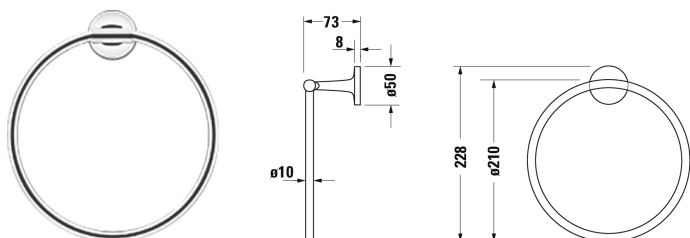

Starck T Towel ring # 009947..00

|< 210 mm >|

Towel ring	Dimension	Weight	Order number
228 mm			
Colors			
10 Chrome 46 Black Matt			
Variant			
	210 x 73 mm	0.240 kilogram	009947..00

All drawings contain the necessary measurements which are subject to standard tolerances. They are stated in mm and are non-binding. Exact measurements, in particular for customised installation scenarios, can only be taken from the finished piece.