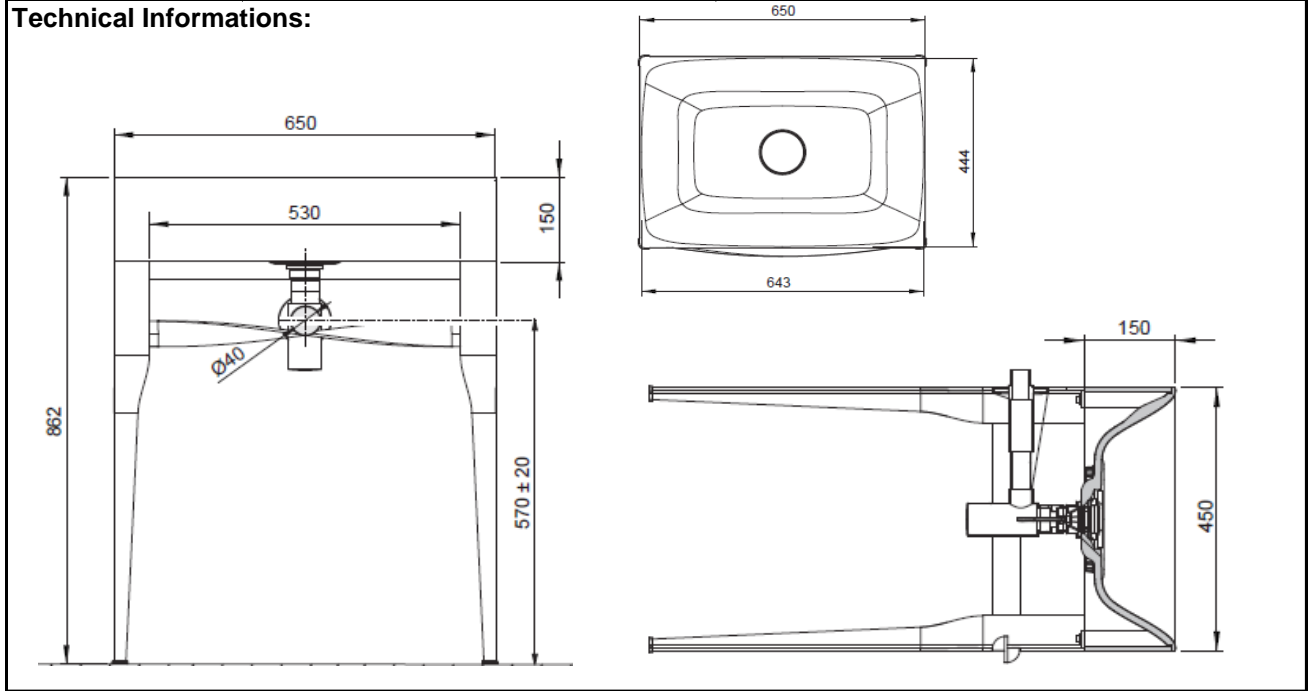

0

BRAND:	teuco	Product Photo: 
ORIGIN:	Italy	
SERIES:	ACCADEMIA	
PRODUCT DESCRIPTION:	ACCADEMIA washbasin with console Duralight material Chrome legs	
MODEL No.	U9Z3D	
FINISH/COLOUR:		
DIMENSIONS:	650mm x 450mm x 862mm	
OPTIONAL MATCHING PARTS:		