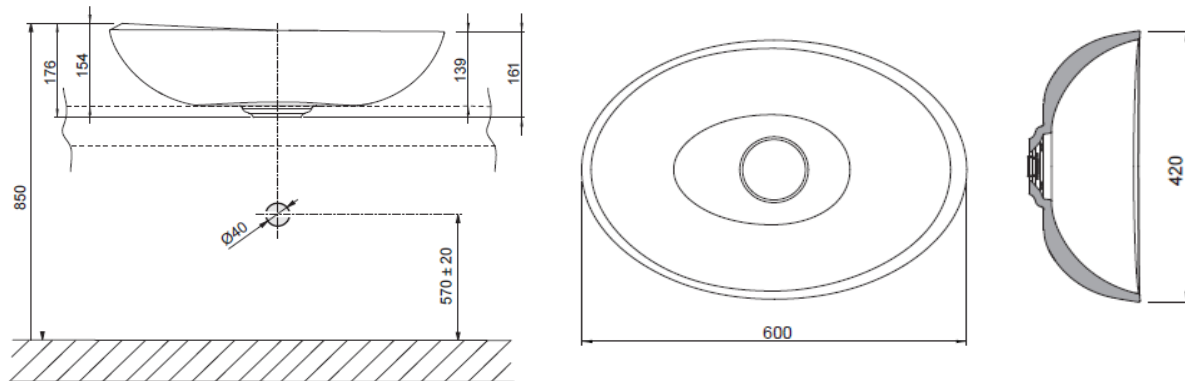

SPECIFICATION SHEET - sanitary wares

BRAND:	teuco	Product Photo:
ORIGIN:	Italy	
SERIES:	I-BORDI	
PRODUCT DESCRIPTION:	I-BORDI washbasin Duralight material	
MODEL No.	U9A1D	
FINISH/COLOUR:		
DIMENSIONS:	600mm x 420mm x 176mm	
OPTIONAL MATCHING PARTS:		

Technical Informations:

REMINDER:	Pipe flushing must be done before faucets are installed. Failure to do so voids the warranty.
	Do not use cleaners containing abrasive cleansers, ammonia, bleach, acids, waxes, alcohol, solvents or other products not recommended for chrome.
	All information is for reference only, installation shall always be based on the actual product delivered.