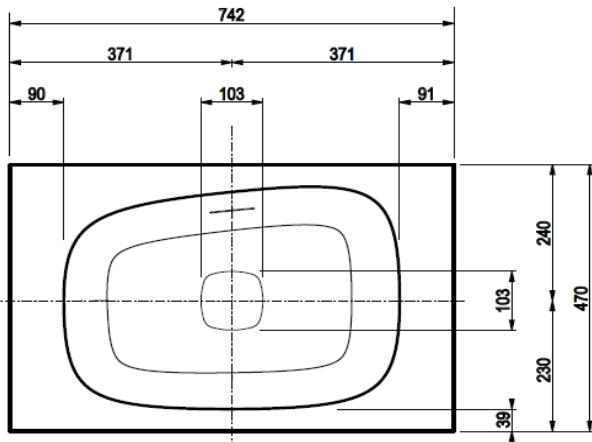

SPECIFICATION SHEET - sanitary wares

BRAND:	teuco	Product Photo:
ORIGIN:	Italy	
SERIES:	OUTLINE	
PRODUCT DESCRIPTION:	OUTLINE washbasin Duralight material	
MODEL No.	U6AA54	
FINISH/COLOUR:		
DIMENSIONS:	742mm x 470mm x 142mm	
OPTIONAL MATCHING PARTS:		

Technical Informations:

REMINDER:

Pipe flushing must be done before faucets are installed. Failure to do so voids the warranty.
Do not use cleaners containing abrasive cleansers, ammonia, bleach, acids, waxes, alcohol, solvents or other products not recommended for chrome.
All information is for reference only, installation shall always be based on the actual product delivered.