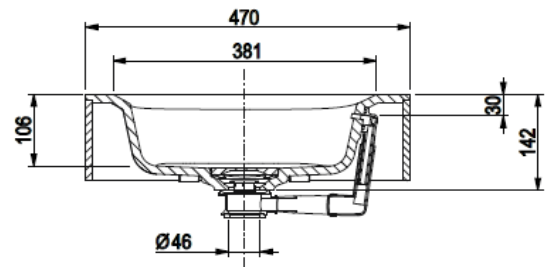

SPECIFICATION SHEET - sanitary wares

BRAND:	teuco	Product Photo:
ORIGIN:	Italy	
SERIES:	OUTLINE	
PRODUCT DESCRIPTION:	OUTLINE washbasin Duralight material	
MODEL No.	U6AA54	
FINISH/COLOUR:		
DIMENSIONS:	742mm x 470mm x 142mm	
OPTIONAL MATCHING PARTS:		

Technical Informations:

REMINDER:

Pipe flushing must be done before faucets are installed. Failure to do so voids the warranty.
Do not use cleaners containing abrasive cleansers, ammonia, bleach, acids, waxes, alcohol, solvents or other products not recommended for chrome.
All information is for reference only, installation shall always be based on the actual product delivered.