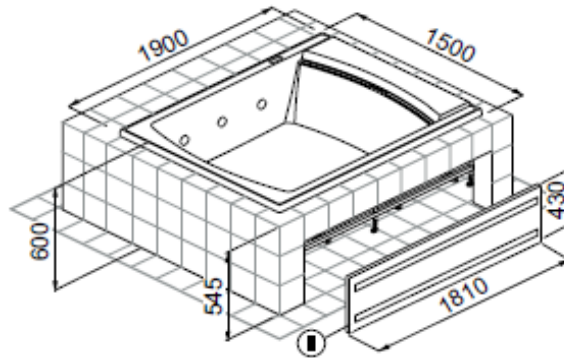

REMINDER:	Pipe flushing must be done before faucets are installed. Failure to do so voids the warranty.
	Do not use cleaners containing abrasive cleansers, ammonia, bleach, acids, waxes, alcohol, solvents or other products not recommended for chrome.
	All information is for reference only, installation shall always be based on the actual product delivered.