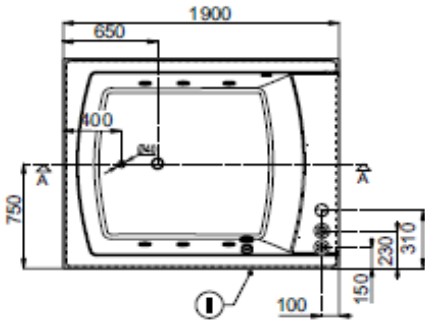

REMINDER:	Pipe flushing must be done before faucets are installed. Failure to do so voids the warranty.
	Do not use cleaners containing abrasive cleansers, ammonia, bleach, acids, waxes, alcohol, solvents or other products not recommended for chrome.
	All information is for reference only, installation shall always be based on the actual product delivered.