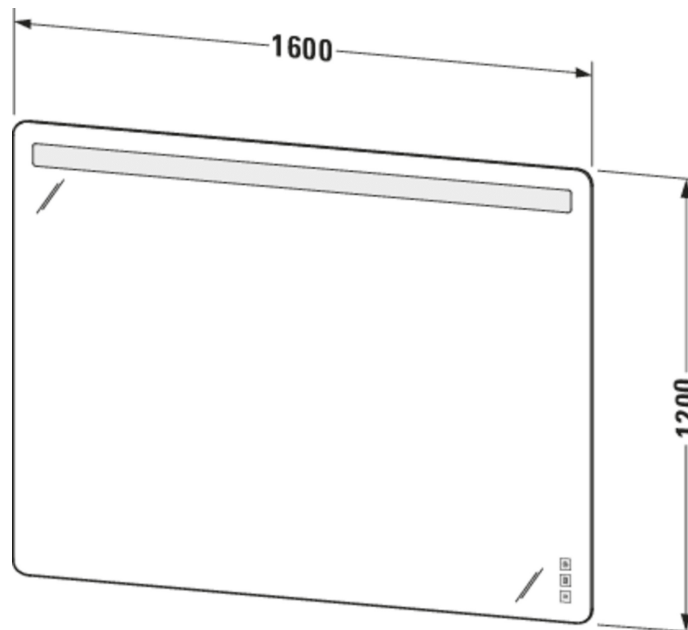

Brand: Duravit, Germany
Name: LUV Mirror with lighting
Item Code: LU97650.000

Designer: Duravit
Color / Finish: Mirror glass
Dimensions: 1600 x 1200 mm

Product info:

- Touchless control panel
- LED dimming function
- De-fogging system with Auto-Off function
- LED (life span > 30,000 hours)
- LED module permanently enclosed
- Mirrors require a GFCI 110 V 60 Hz power source
- Flat plug will be supplied with mirror
- LED module 3500 kelvin light color
- 105 Watt