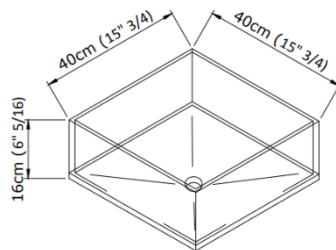

Flushing of pipe must be done before fittings are installed. Failure to do so voids the warranty.

Follow cleaning instructions and avoid using any harmful chemicals.

All information is for reference only. Installation shall always be based on the specs provided with actual delivered items.

For more info, visit www.kuysen.com