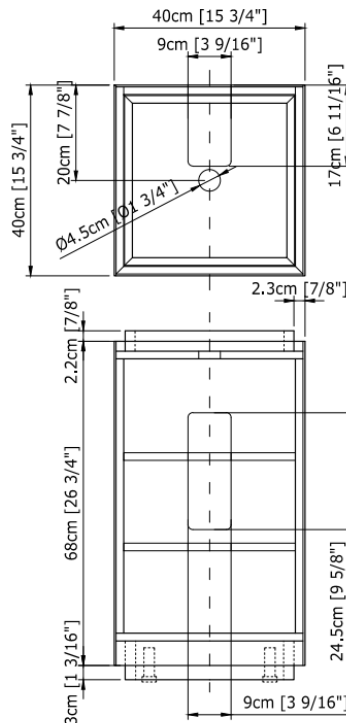

Brand: Artelinea, italy
 Name: PLISSE basin unit with right-hinged door with bronze toe kick/strip
 ATOLLO mirror with LED diffusion
 Item Code: PL41D/BR and TATD140
 Designer:
 Color / Finish: Bronze Finish
 Dimensions: 40 x 40 x 89 cm

Product info:

- Basin unit
- With right-hinged door
- With bronze toe kick/strip
- BPL40 washbasin in B2 bronze finish and wall drainage
- Mirror
- With LED diffusion

Flushing of pipe must be done before fittings are installed. Failure to do so voids the warranty.