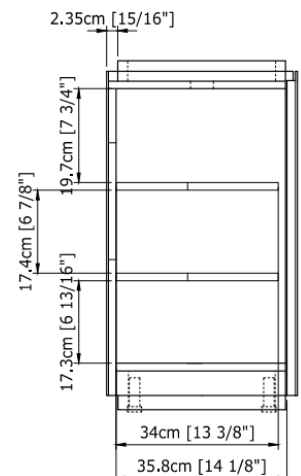

Brand: Artelinea, italy
 Name: PLISSE basin unit with right-hinged door with bronze toe kick/strip
 ATOLLO mirror with LED diffusion
 Item Code: PL41D/BR and TATD140
 Designer:
 Color / Finish: Bronze Finish
 Dimensions: 40 x 40 x 89 cm

Product info:

- Basin unit
- With right-hinged door
- With bronze toe kick/strip
- BPL40 washbasin in B2 bronze finish and wall drainage
- Mirror
- With LED diffusion

Flushing of pipe must be done before fittings are installed. Failure to do so voids the warranty.