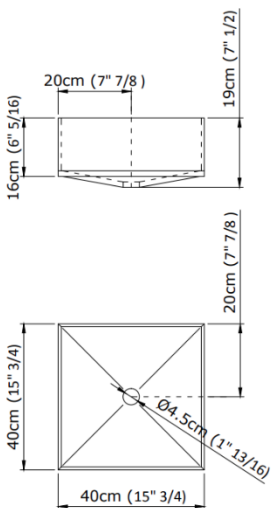

Brand: Artelinea, italy
 Name: PLISSE basin unit with right-hinged door with bronze toe kick/strip
 ATOLLO mirror with LED diffusion
 Item Code: PL41D/BR and TATD140
 Designer:
 Color / Finish: Bronze Finish
 Dimensions: 40 x 40 x 89 cm

Product info:

- Basin unit
- With right-hinged door
- With bronze toe kick/strip
- BPL40 washbasin in B2 bronze finish and wall drainage
- Mirror
- With LED diffusion

Flushing of pipe must be done before fittings are installed. Failure to do so voids the warranty.