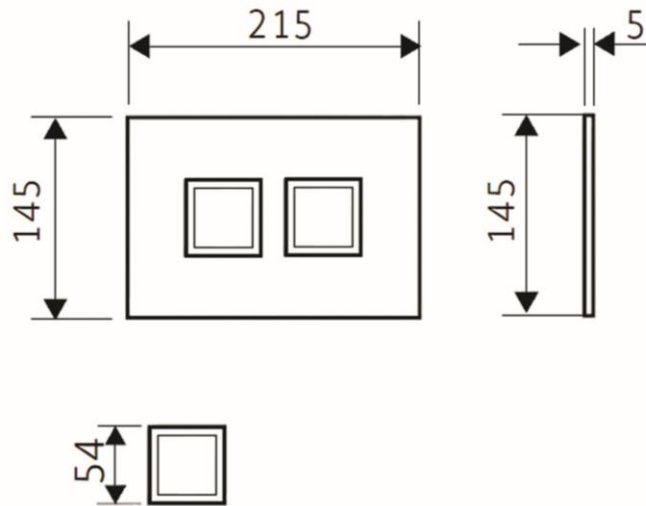

SPECIFICATION SHEET - Plumbing fittings

BRAND:		Product Photo:
ORIGIN:	Germany	
SERIES:	Design Push Plates	
PRODUCT DESCRIPTION:	Front cover Push button plate for concealed cistern, with: INOX front covers with square button for pneumatic flush	
MODEL No.	VS0877935	
FINISH/COLOUR:	Polished Chrome	
DIMENSIONS:	215mm x 5mm x 145mm	
OPTIONAL MATCHING PARTS:	VS0859255 concealed cistern	

Technical Informations:

REMINDER:	Pipe flushing must be done before faucets are installed. Failure to do so voids the warranty.
	Do not use cleaners containing abrasive cleansers, ammonia, bleach, acids, waxes, alcohol, solvents or other products not recommended for chrome.
	All information is for reference only, installation shall always be based on the actual product delivered.