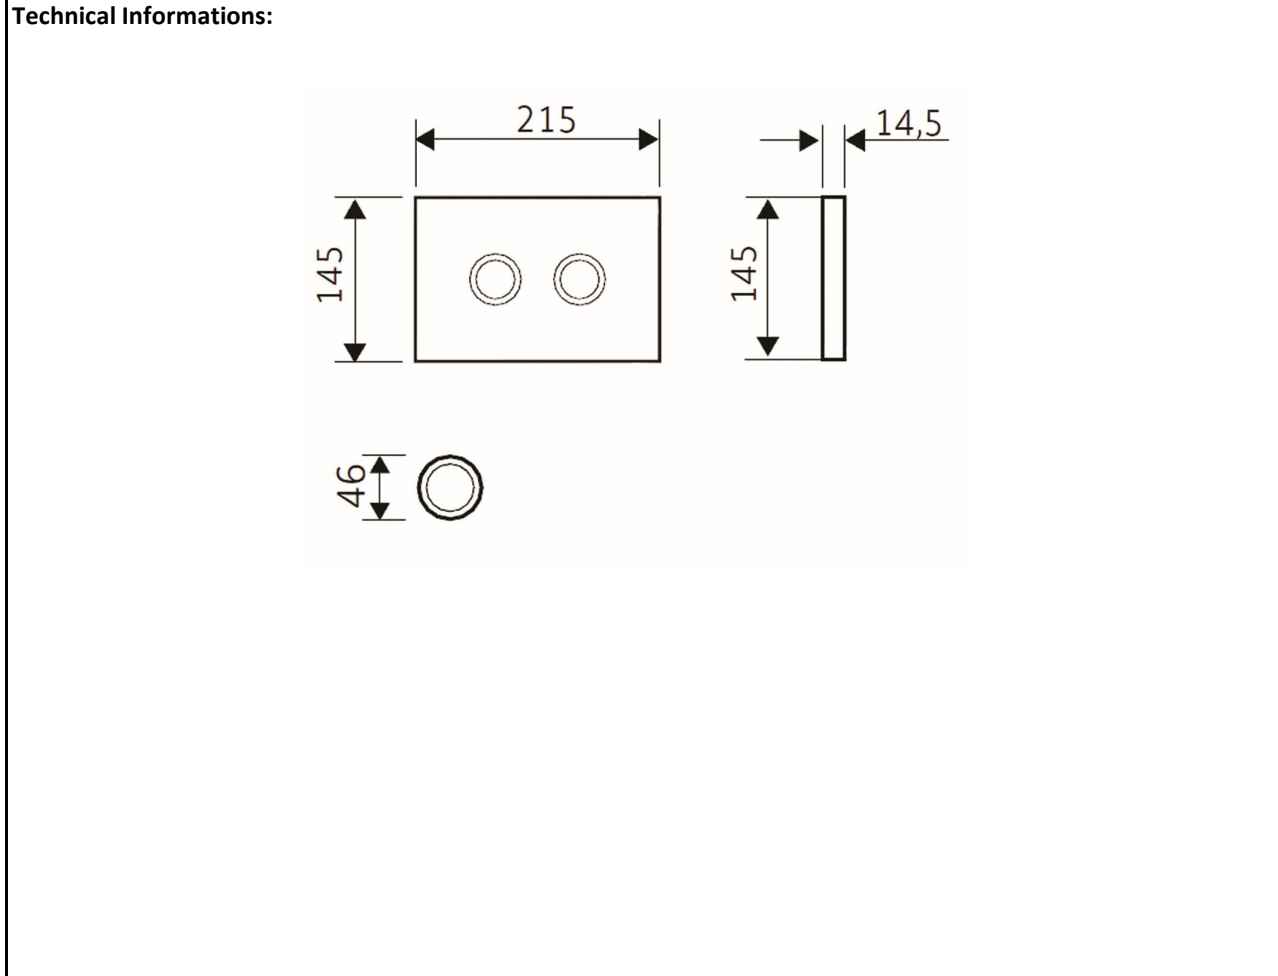

SPECIFICATION SHEET - Plumbing fittings

BRAND:		Product Photo: 
ORIGIN:	Germany	
SERIES:	Design Push Plates	
PRODUCT DESCRIPTION:	Front cover Push button plate for concealed cistern, with: Blanc Oak wood cover, round button for pneumatic flush	
MODEL No.	VS0876331	
FINISH/COLOUR:	Polished Chrome	
DIMENSIONS:	215mm x 14.5mm x 145mm	
OPTIONAL MATCHING PARTS:	VS0859255 concealed cistern	