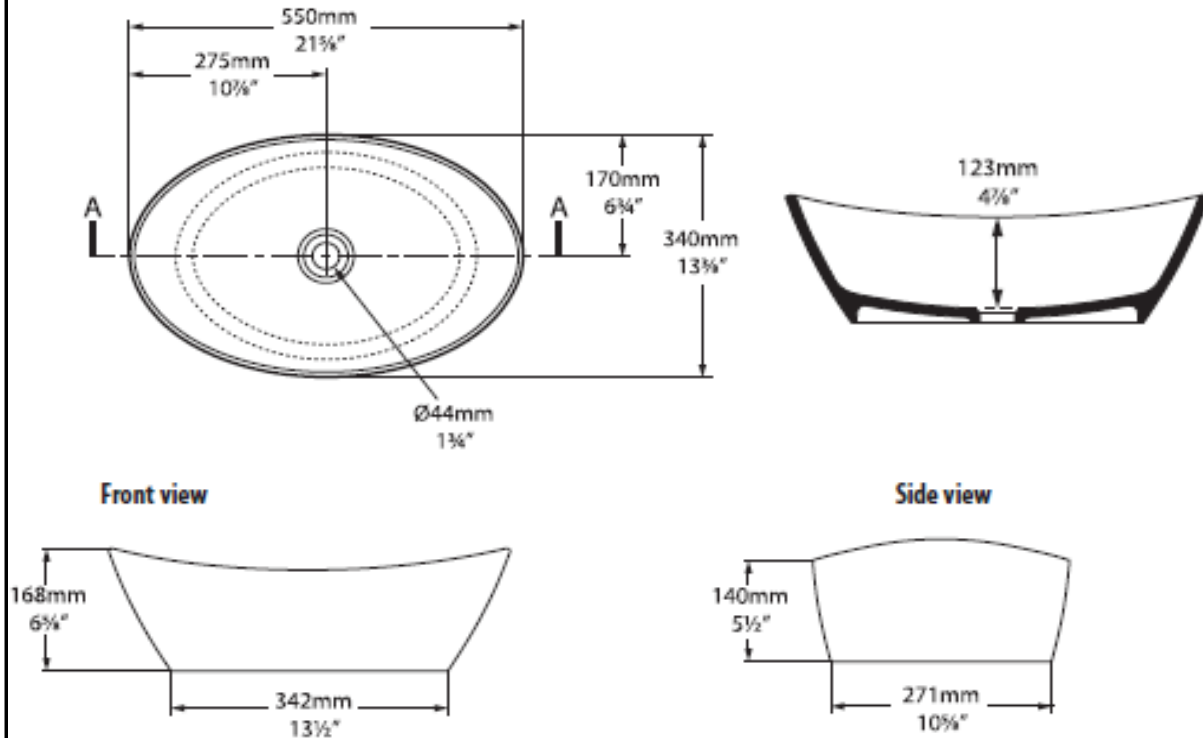

Technical Informations:

REMINDER:	Pipe flushing must be done before faucets are installed. Failure to do so voids the warranty.
	Do not use cleaners containing abrasive cleansers, ammonia, bleach, acids, waxes, alcohol, solvents or other products not recommended for chrome.
	All information is for reference only, installation shall always be based on the actual product delivered.