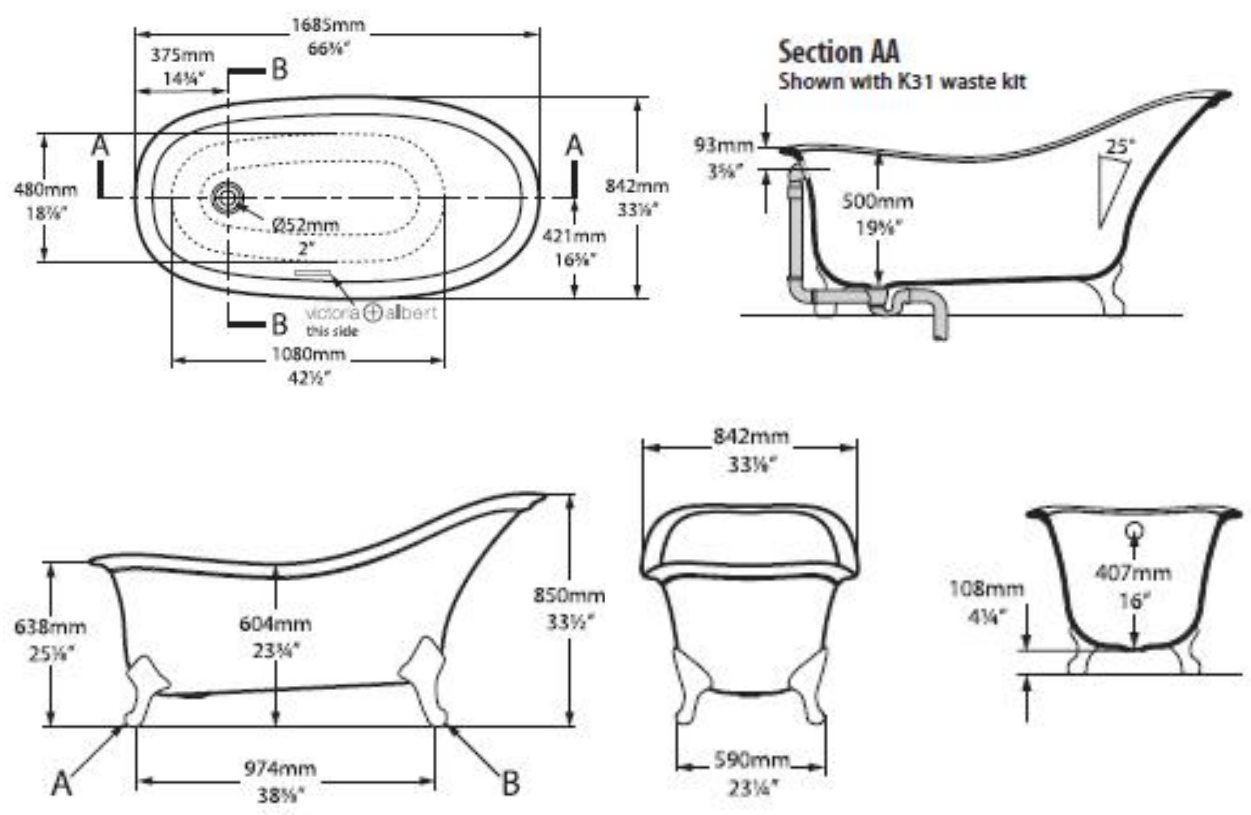

SPECIFICATION SHEET - bathtubs

BRAND:	victoria ⊕ albert®	Product Photo:
ORIGIN:	South Africa	
SERIES:	DRAYTON	
PRODUCT DESCRIPTION:	Classic Slipper Bath made from Quarrycast harder and more durable than acrylic easy clean high gloss finish with feet FT-DRA-N-SW	
MODEL No.	DRA-N-SW + FT-DRA-N-SW	
FINISH/COLOUR:	Quarrycast White SW	
DIMENSIONS:	850mm H x 1685mm L x 842mm W	
OPTIONAL MATCHING PARTS:	K31PC Exposed bath waste chain & plug with water trap	

Technical Informations:

REMINDER: Pipe flushing must be done before faucets are installed. Failure to do so voids the warranty.
Do not use cleaners containing abrasive cleansers, ammonia, bleach, acids, waxes, alcohol, solvents or other products not recommended for chrome.
All information is for reference only, installation shall always be based on the actual product delivered.