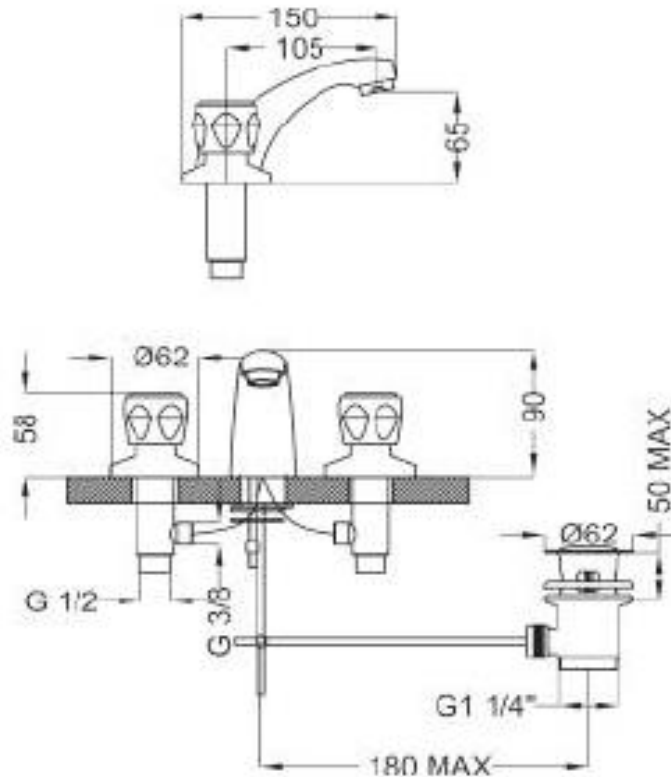

SPECIFICATION SHEET - fittings

BRAND:		Product Photo:
ORIGIN:	Italy	
SERIES:	IRIS	
PRODUCT DESCRIPTION:	3hole 2-handle widespread basin mixer with plastic 1 1/4" pull type pop-up with 3/8" connection hoses	
MODEL No.	50313	
FINISH/COLOUR:	Chrome	
DIMENSIONS:	150mm L 105mm spout projection	
OPTIONAL MATCHING PARTS:	2x angle valve 1/2"x3/8" (no nuts) 1x basin waste trap	

Technical Informations:

REMINDER:	Pipe flushing must be done before faucets are installed. Failure to do so voids the warranty. Do not use cleaners containing abrasive cleansers, ammonia, bleach, acids, waxes, alcohol, solvents or other products not recommended for chrome. All information is for reference only, installation shall always be based on the actual product delivered.