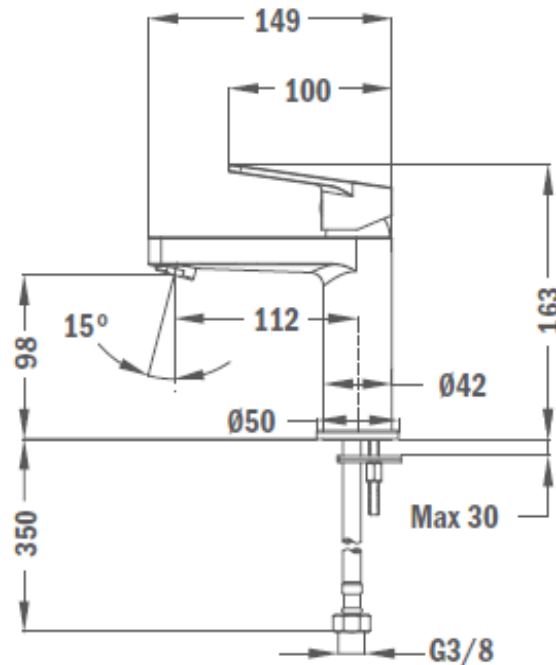

SPECIFICATION SHEET - sanitary faucets

BRAND:		Product Photo:
ORIGIN:	China	
SERIES:	MANACOR	
PRODUCT DESCRIPTION:	Single lever basin mixer without pop-up waste flow rate: 5 l/min saves up to 60% water 3/8" flexible inlet pipes	
MODEL No.	84.346.1250	
FINISH/COLOUR:	chrome-plated	
DIMENSIONS:	149mm L x 163mm H, 112mm spout projection	
OPTIONAL MATCHING PARTS:	2x angle valve 1/2"x3/8" waste strainer or pop-up waste P-trap or bottle trap for basin 1 1/4"	

Technical Informations:

REMINDER:	Pipe flushing must be done before faucets are installed. Failure to do so voids the warranty. Do not use cleaners containing abrasive cleansers, ammonia, bleach, acids, waxes, alcohol, solvents or other products not recommended for chrome. All information is for reference only, installation shall always be based on the actual product delivered.