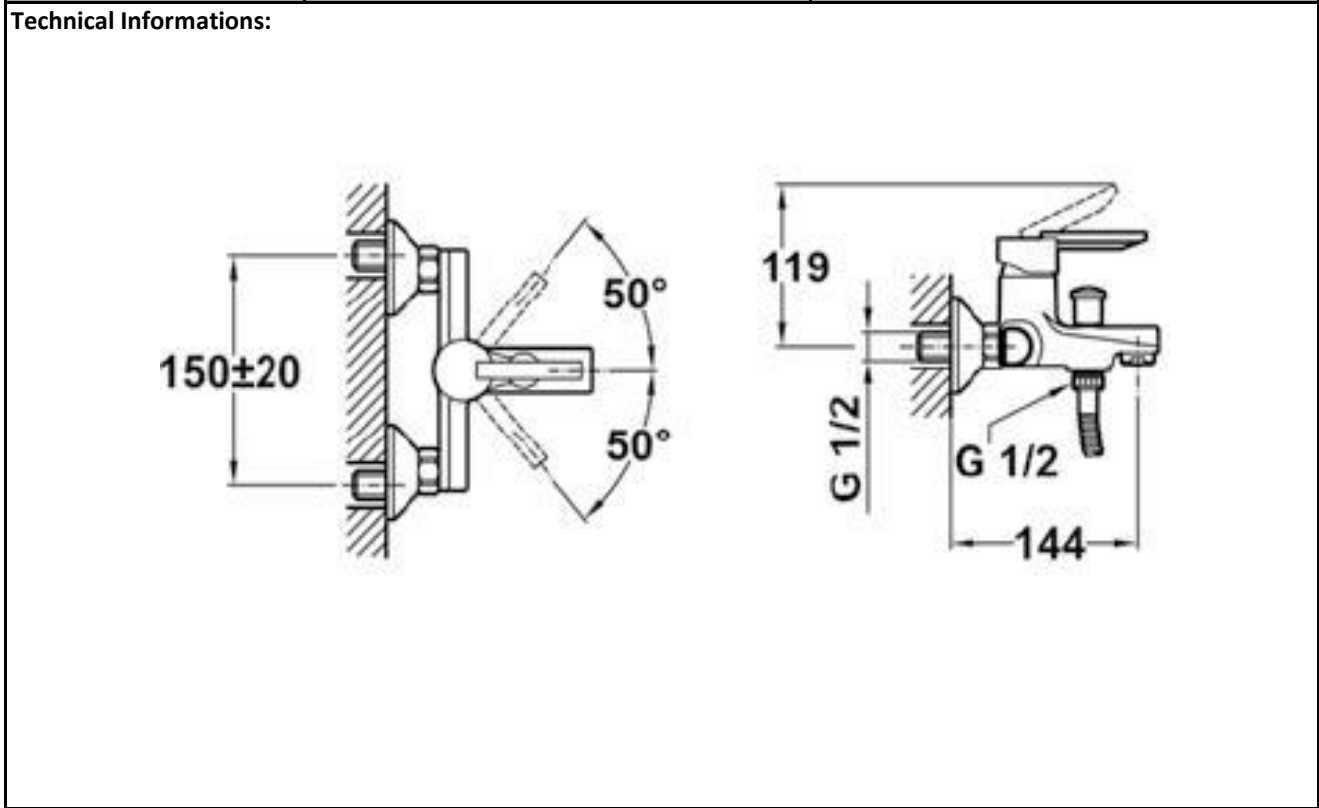

SPECIFICATION SHEET - sanitary faucets

BRAND:		Product Photo: 
ORIGIN:	China	
SERIES:	MF2	
PRODUCT DESCRIPTION:	Wall mounted exposed Bath/shower mixer with handshower set with: With noise reducers Anti-scale aerator Operation pressure 1~5 bar (14~73 psi)	
MODEL No.	81.122.12	
FINISH/COLOUR:	Chrome-plated	
DIMENSIONS:	144mm spout projection	
OPTIONAL MATCHING PARTS:		