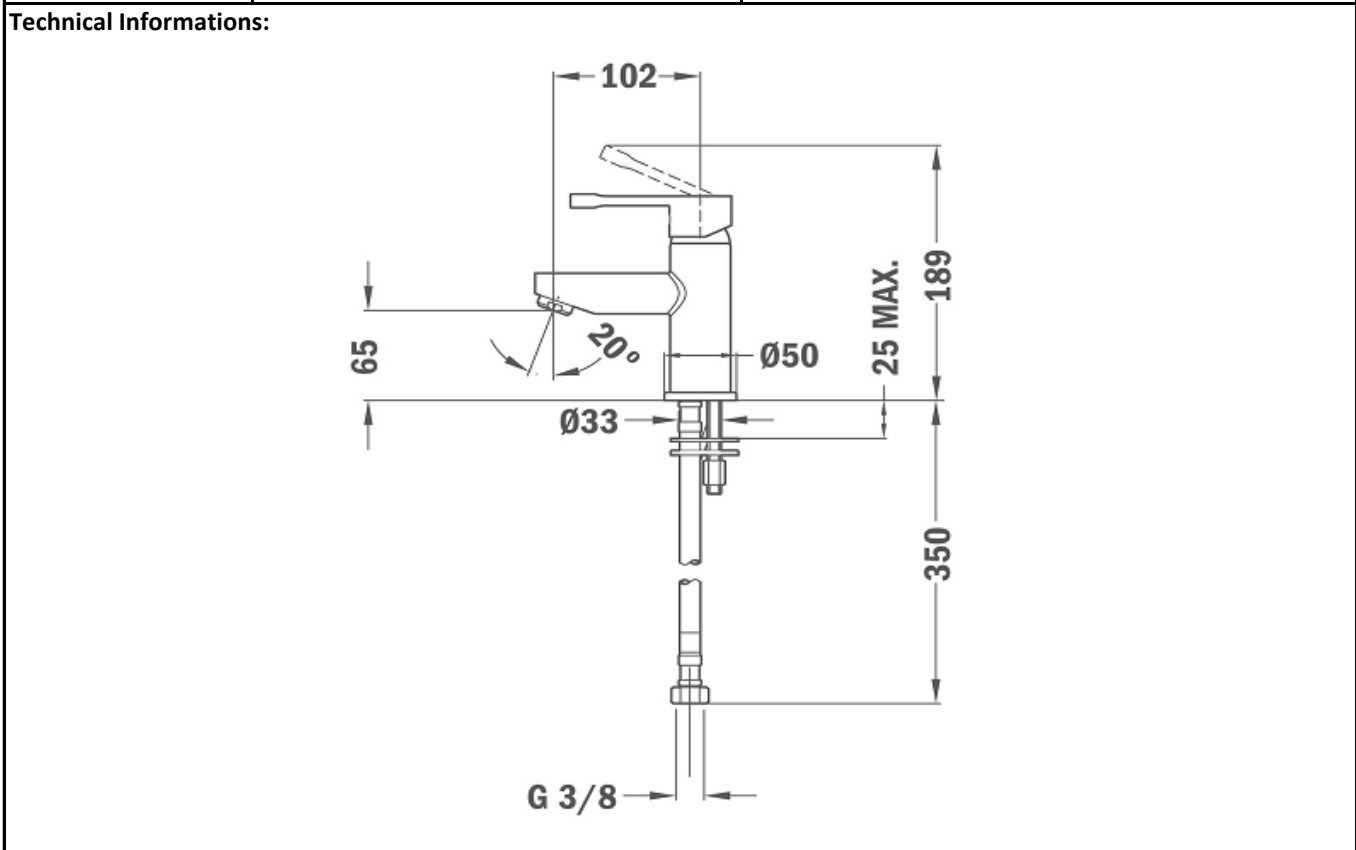

SPECIFICATION SHEET - sanitary faucets

BRAND:		Product Photo: 
ORIGIN:	China	
SERIES:	ALAIOR	
PRODUCT DESCRIPTION:	Single lever basin mixer, with: With pop-up waste 3/8" flexible inlet pipes 25mm cartridge Anti-scale aerator Operation pressure 1~5 bar (14~73 psi)	
MODEL No.	55.342.0200	
FINISH/COLOUR:		
DIMENSIONS:		
OPTIONAL MATCHING PARTS:	2x angle valve 1/2"x3/8" P-trap or bottle trap for basin 1 1/4"	