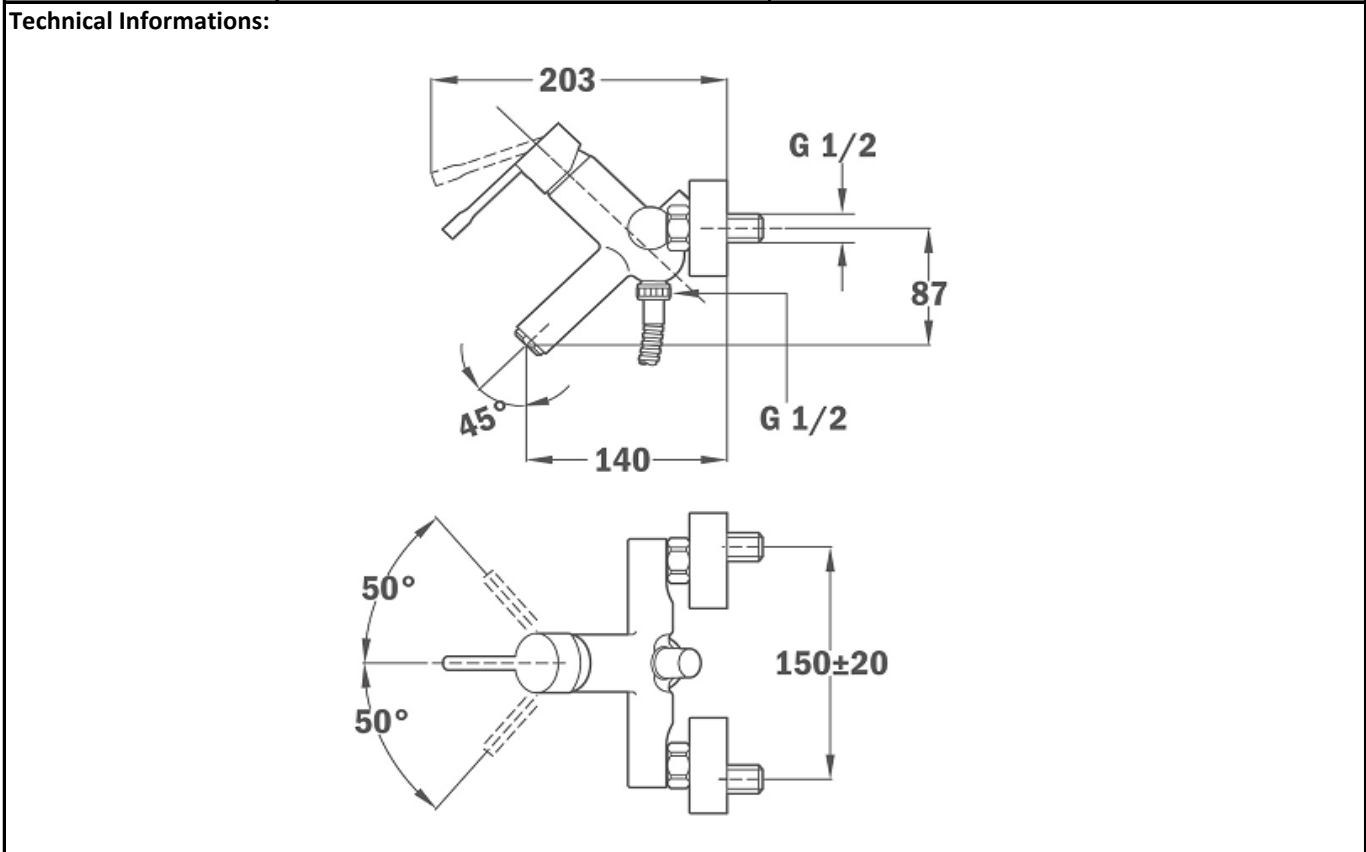

SPECIFICATION SHEET - sanitary faucets

| | | |
|---------------------------------|---|---|
| BRAND: |  | Product Photo:  |
| ORIGIN: | China | |
| SERIES: | ALAIOR | |
| PRODUCT DESCRIPTION: | Wall mounted exposed Bath/shower mixer, with: KOBÉ Shower set R13.157.00 with noise reducers Anti-scale aerator Operation pressure 1~5 bar (14~73 psi) | |
| MODEL No. | 55.122.0200 | |
| FINISH/COLOUR: | | |
| DIMENSIONS: | | |
| OPTIONAL MATCHING PARTS: | | |