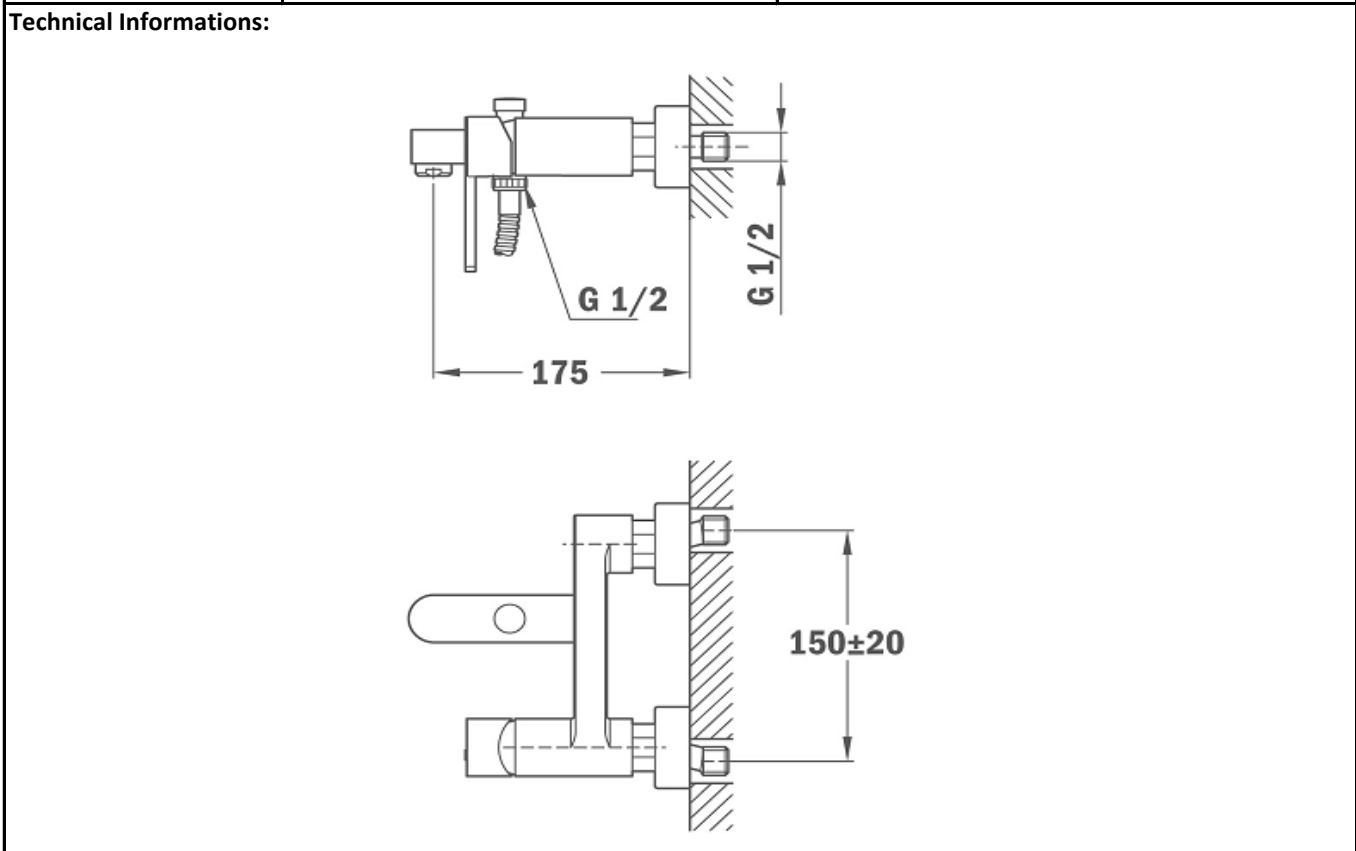

SPECIFICATION SHEET - sanitary faucets

BRAND:		Product Photo:
ORIGIN:	China	
SERIES:	AURA	
PRODUCT DESCRIPTION:	Wall mounted exposed Bath/shower mixer, with: Shower set with wall support & flexible shower hose 1.5m With noise reducers Anti-scale aerator Operation pressure 1~5 bar (14~73 psi)	
MODEL No.	50.122.0200	
FINISH/COLOUR:		
DIMENSIONS:		
OPTIONAL MATCHING PARTS:		