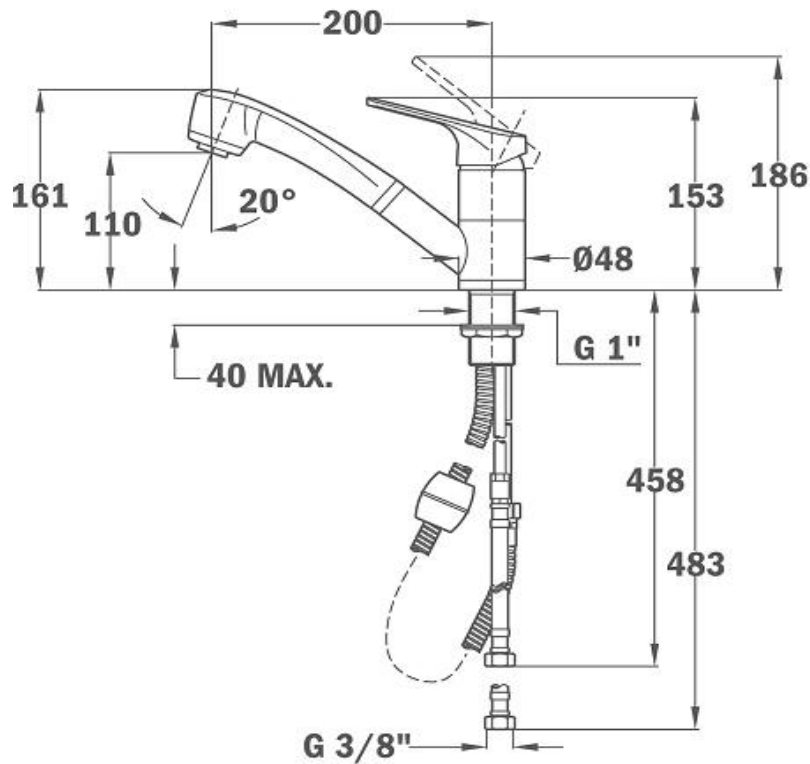

SPECIFICATION SHEET - kitchen/sink mixer

BRAND:		Product Photo:
ORIGIN:	China	
SERIES:	MT PLUS	
PRODUCT DESCRIPTION:	Single lever kitchen/sink mixer, with: Swivel spout Pull-out shower with 2 functions Anti-scale aerator Flexible inlet pipes connections $\frac{3}{8}$"	
MODEL No.	46.978.0200	
FINISH/COLOUR:	Chrome-plated	
DIMENSIONS:		
OPTIONAL MATCHING PARTS:	2x angle valve $\frac{1}{2}$"x$\frac{3}{8}$"	

Technical Informations:

REMINDER:	Pipe flushing must be done before faucets are installed. Failure to do so voids the warranty. Do not use cleaners containing abrasive cleansers, ammonia, bleach, acids, waxes, alcohol, solvents or other products not recommended for chrome. All information is for reference only, installation shall always be based on the actual product delivered.