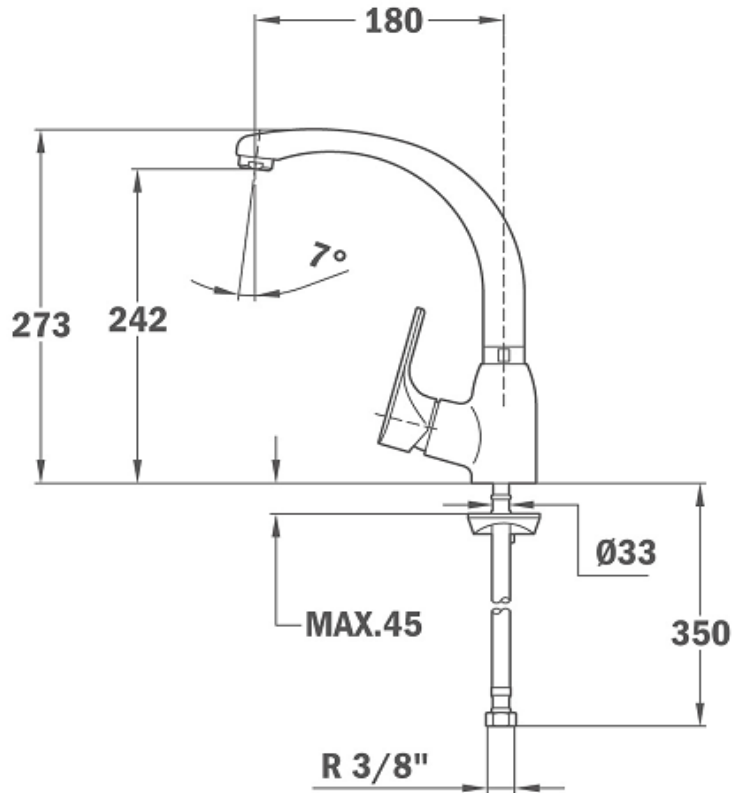

SPECIFICATION SHEET - kitchen/sink mixer

BRAND:		Product Photo:
ORIGIN:	China	
SERIES:	MT PLUS	
PRODUCT DESCRIPTION:	Single lever kitchen/sink mixer, with: high Swivel spout Anti-scale aerator Flexible inlet pipes connections $\frac{3}{8}$"	
MODEL No.	46.915.0200	
FINISH/COLOUR:	Chrome-plated	
DIMENSIONS:		
OPTIONAL MATCHING PARTS:	2x angle valve $\frac{1}{2}$"x$\frac{3}{8}$"	

Technical Informations:

REMINDER:	Pipe flushing must be done before faucets are installed. Failure to do so voids the warranty. Do not use cleaners containing abrasive cleansers, ammonia, bleach, acids, waxes, alcohol, solvents or other products not recommended for chrome. All information is for reference only, installation shall always be based on the actual product delivered.