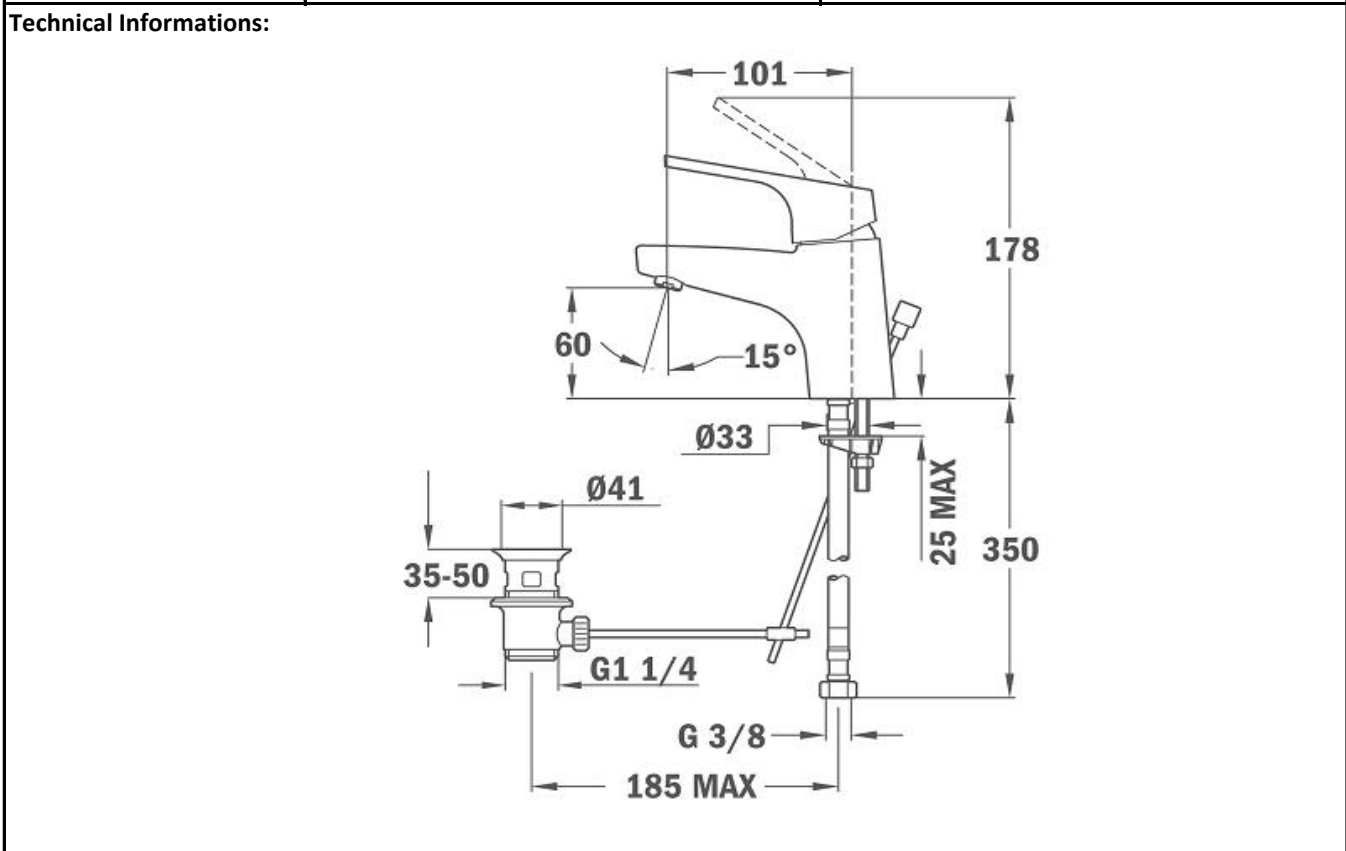

SPECIFICATION SHEET - sanitary faucets

BRAND:		Product Photo: 
ORIGIN:	China	
SERIES:	MT PLUS	
PRODUCT DESCRIPTION:	Single lever basin Mixer, with: metal pop-up waste flow-rate 8 l/min. Eco cartridge Flexible supply hoses 3/8" Operation pressure 1~5 bar (14~73 psi)	
MODEL No.	46.342.0200	
FINISH/COLOUR:	chrome-plated	
DIMENSIONS:		
OPTIONAL MATCHING PARTS:	2x angle valve 1/2"x3/8" P-trap or bottle trap for basin 1 1/4"	