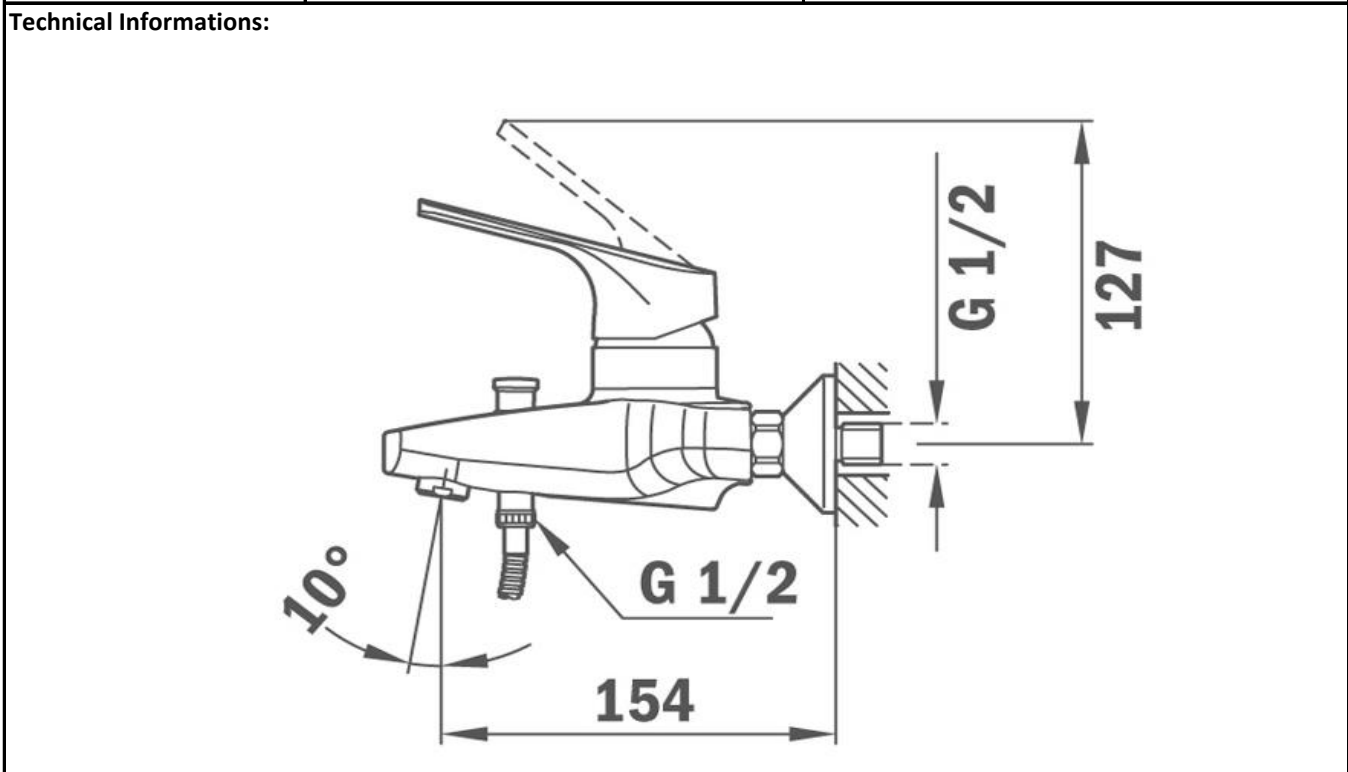

SPECIFICATION SHEET - sanitary faucets

BRAND:		Product Photo: 
ORIGIN:	China	
SERIES:	MT PLUS	
PRODUCT DESCRIPTION:	Wall mounted single lever exposed Bath/shower mixer, with: supply pipes distance 150±20mm Basic shower set R13.184.00 With automatic diverter With noise reducers Anti-scale aerator Operation pressure 1~5 bar (14~73 psi)	
MODEL No.	46.122.0200	
FINISH/COLOUR:	chrome-plated	
DIMENSIONS:		
OPTIONAL MATCHING PARTS:		