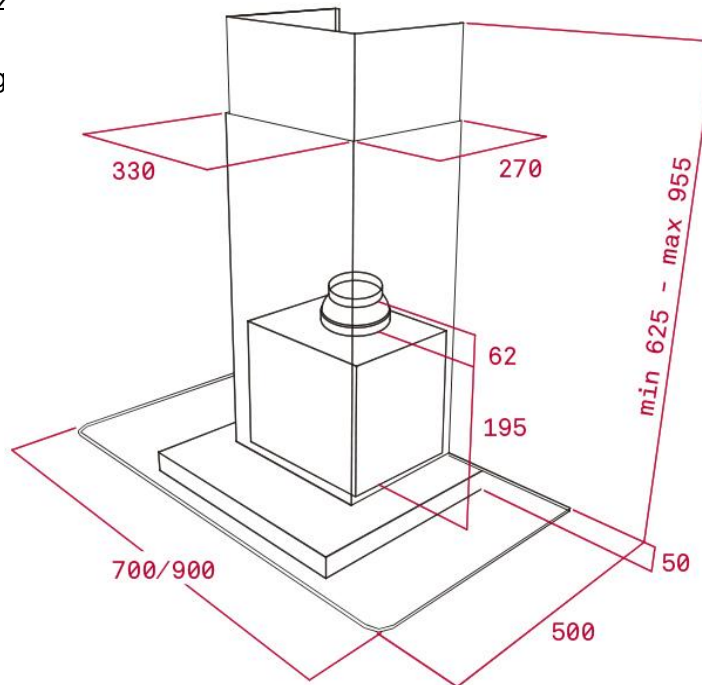

SPECIFICATION SHEET - appliances

BRAND:		Product Photo:
ORIGIN:	Spain	
SERIES:	Decorative Hood	
PRODUCT DESCRIPTION:	Ultra Slim glass wing Decorative Hood DG.980 with: Push button control panel operating pilot light 3 speeds + 1 intensive, 2 LED lamps exhaust capacities: free outlet 825 m3/h maximum 402 m3/h minimum 298 m3/h	
MODEL No.	4048.5361	
FINISH/COLOUR:	Stainless Steel	
DIMENSIONS:	900 x 500mm	
OPTIONAL MATCHING PARTS:		

Technical Informations:

Voltage: 220V / 50~60 Hz
Power: 236 W
Phase: single+grounding

REMINDER:	Do not use cleaners containing abrasive cleansers, ammonia, bleach, acids, waxes, alcohol, solvents or other products not recommended for chrome.
	All information is for reference only, installation shall always be based on the actual product delivered.