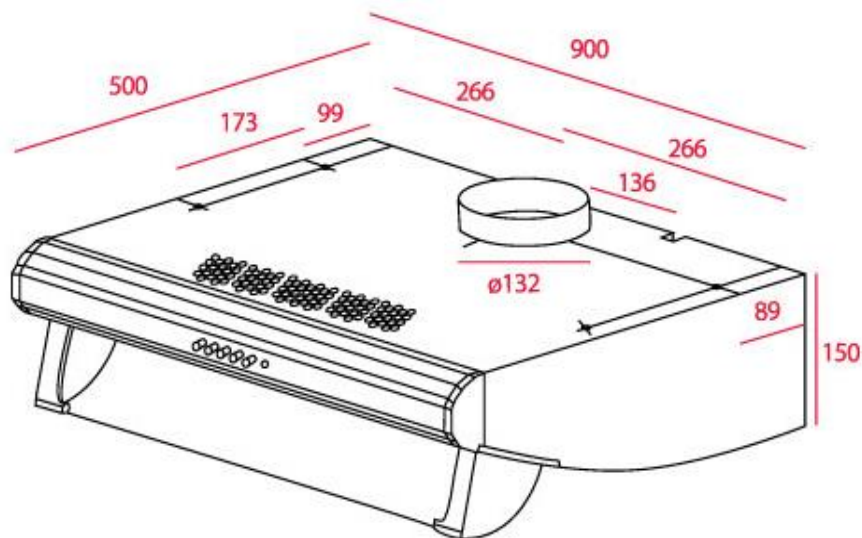

SPECIFICATION SHEET - appliances

BRAND:		Product Photo:
ORIGIN:	Spain	
SERIES:	Traditional Hood	
PRODUCT DESCRIPTION:	Traditional Hood C.920 with: - Push button control panel - operating pilot light 3 speeds, candle type lamps - double motor - exhaust capacities: - free outlet 422 m3/h - maximum 373 m3/h - minimum 214 m3/h	
MODEL No.	4046.6206	
FINISH/COLOUR:	Stainless Steel	
DIMENSIONS:	600 x 500mm	
OPTIONAL MATCHING PARTS:		

Technical Informations:

Voltage: 220V / 50~60 Hz
Power: 340 W
Phase: single+grounding

REMINDER:	Do not use cleaners containing abrasive cleansers, ammonia, bleach, acids, waxes, alcohol, solvents or other products not recommended for chrome. All information is for reference only, installation shall always be based on the actual product delivered.